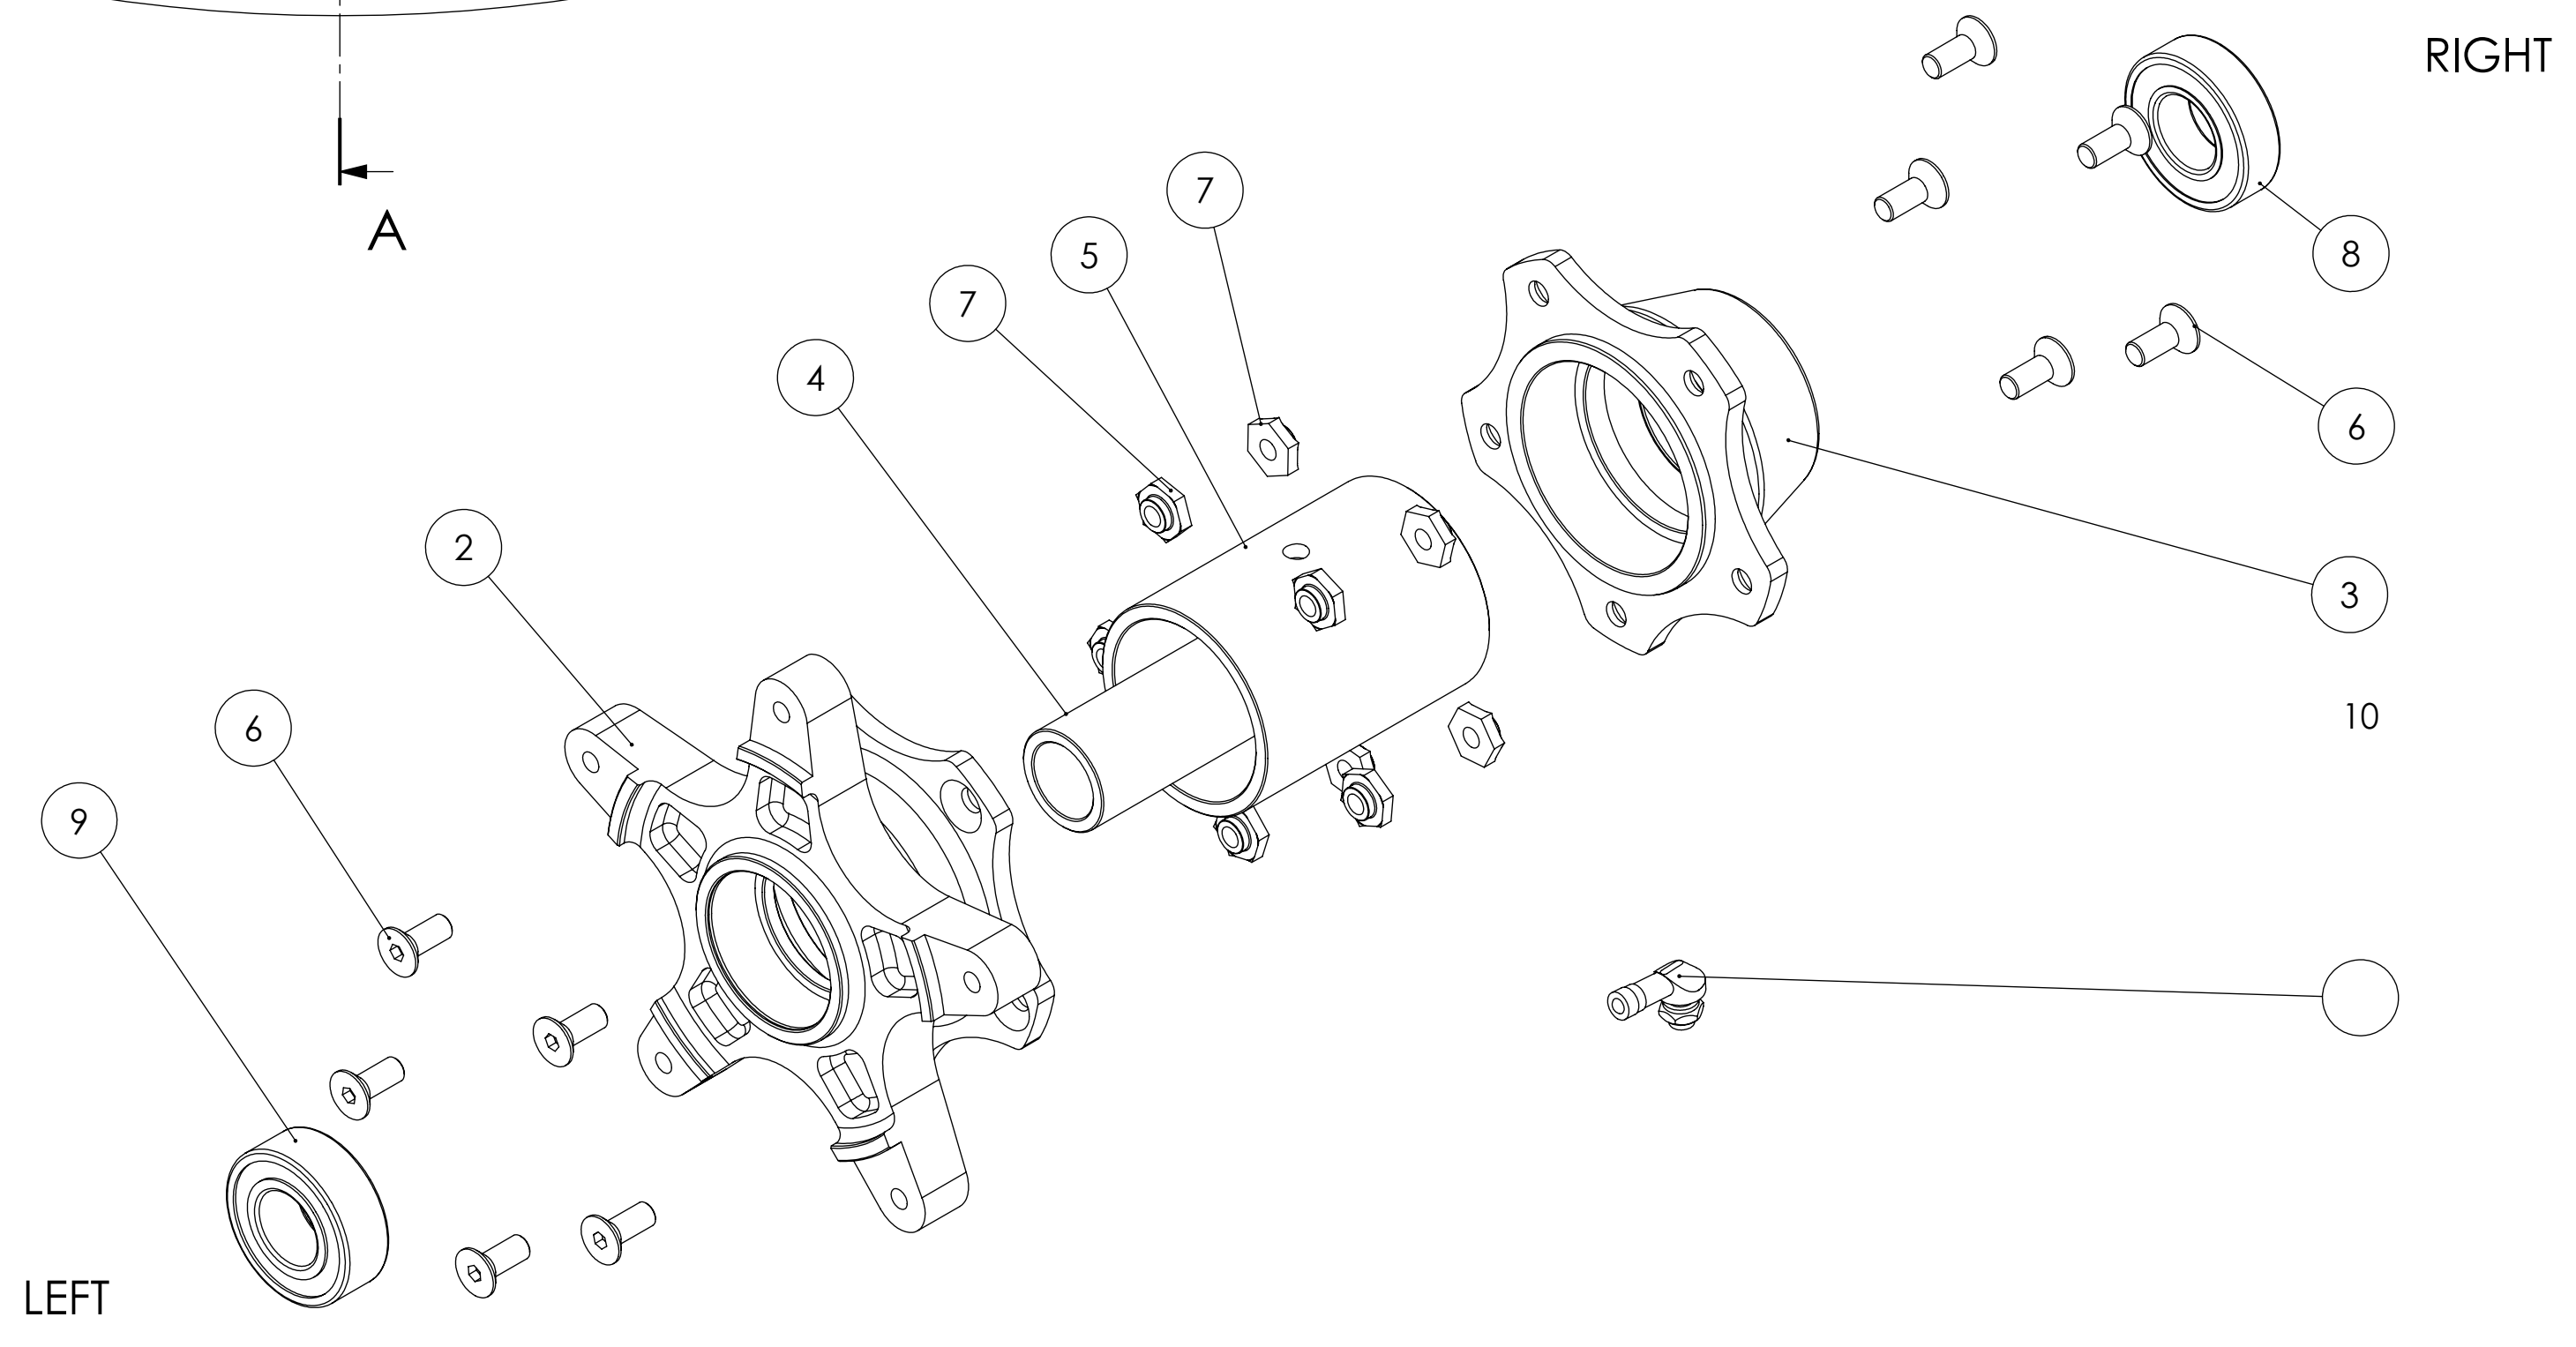

LEFT

RIGHT

A-A (1 : 2)

DETAIL B  
SCALE 3 : 1

Brock's Performance  
4064 E Patteson Rd  
Beavercreek, OH 45430  
TEL: 937-912-0054  
FAX: 937-912-0062

DESCRIPTION  
HD Street Glide FW Assembly