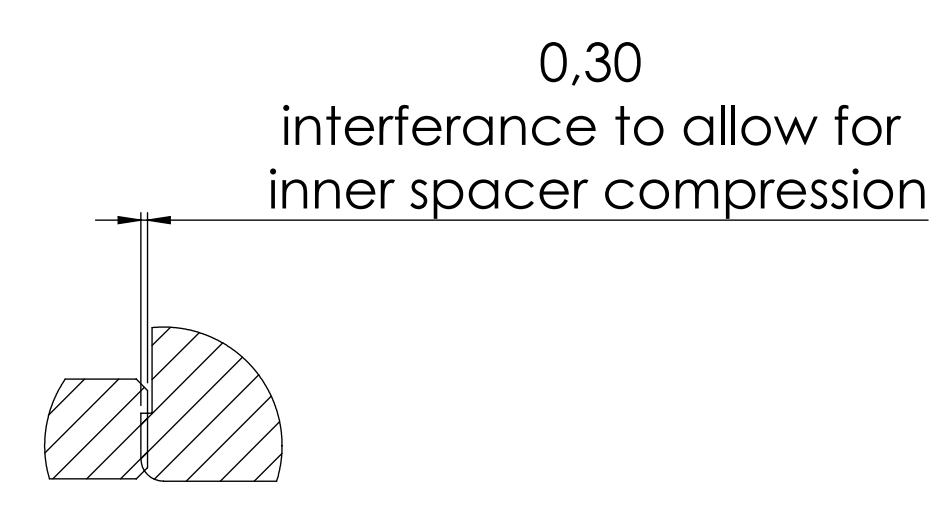

LEFT

RIGHT

A-A (1 : 2)

DETAIL B  
SCALE 3 : 1

Brock's Performance  
4064 E Patteson Rd  
Beavercreek, OH 45430  
TEL: 937-912-0054  
FAX: 937-912-0062

DESCRIPTION  
HD Street Glide FW Assembly