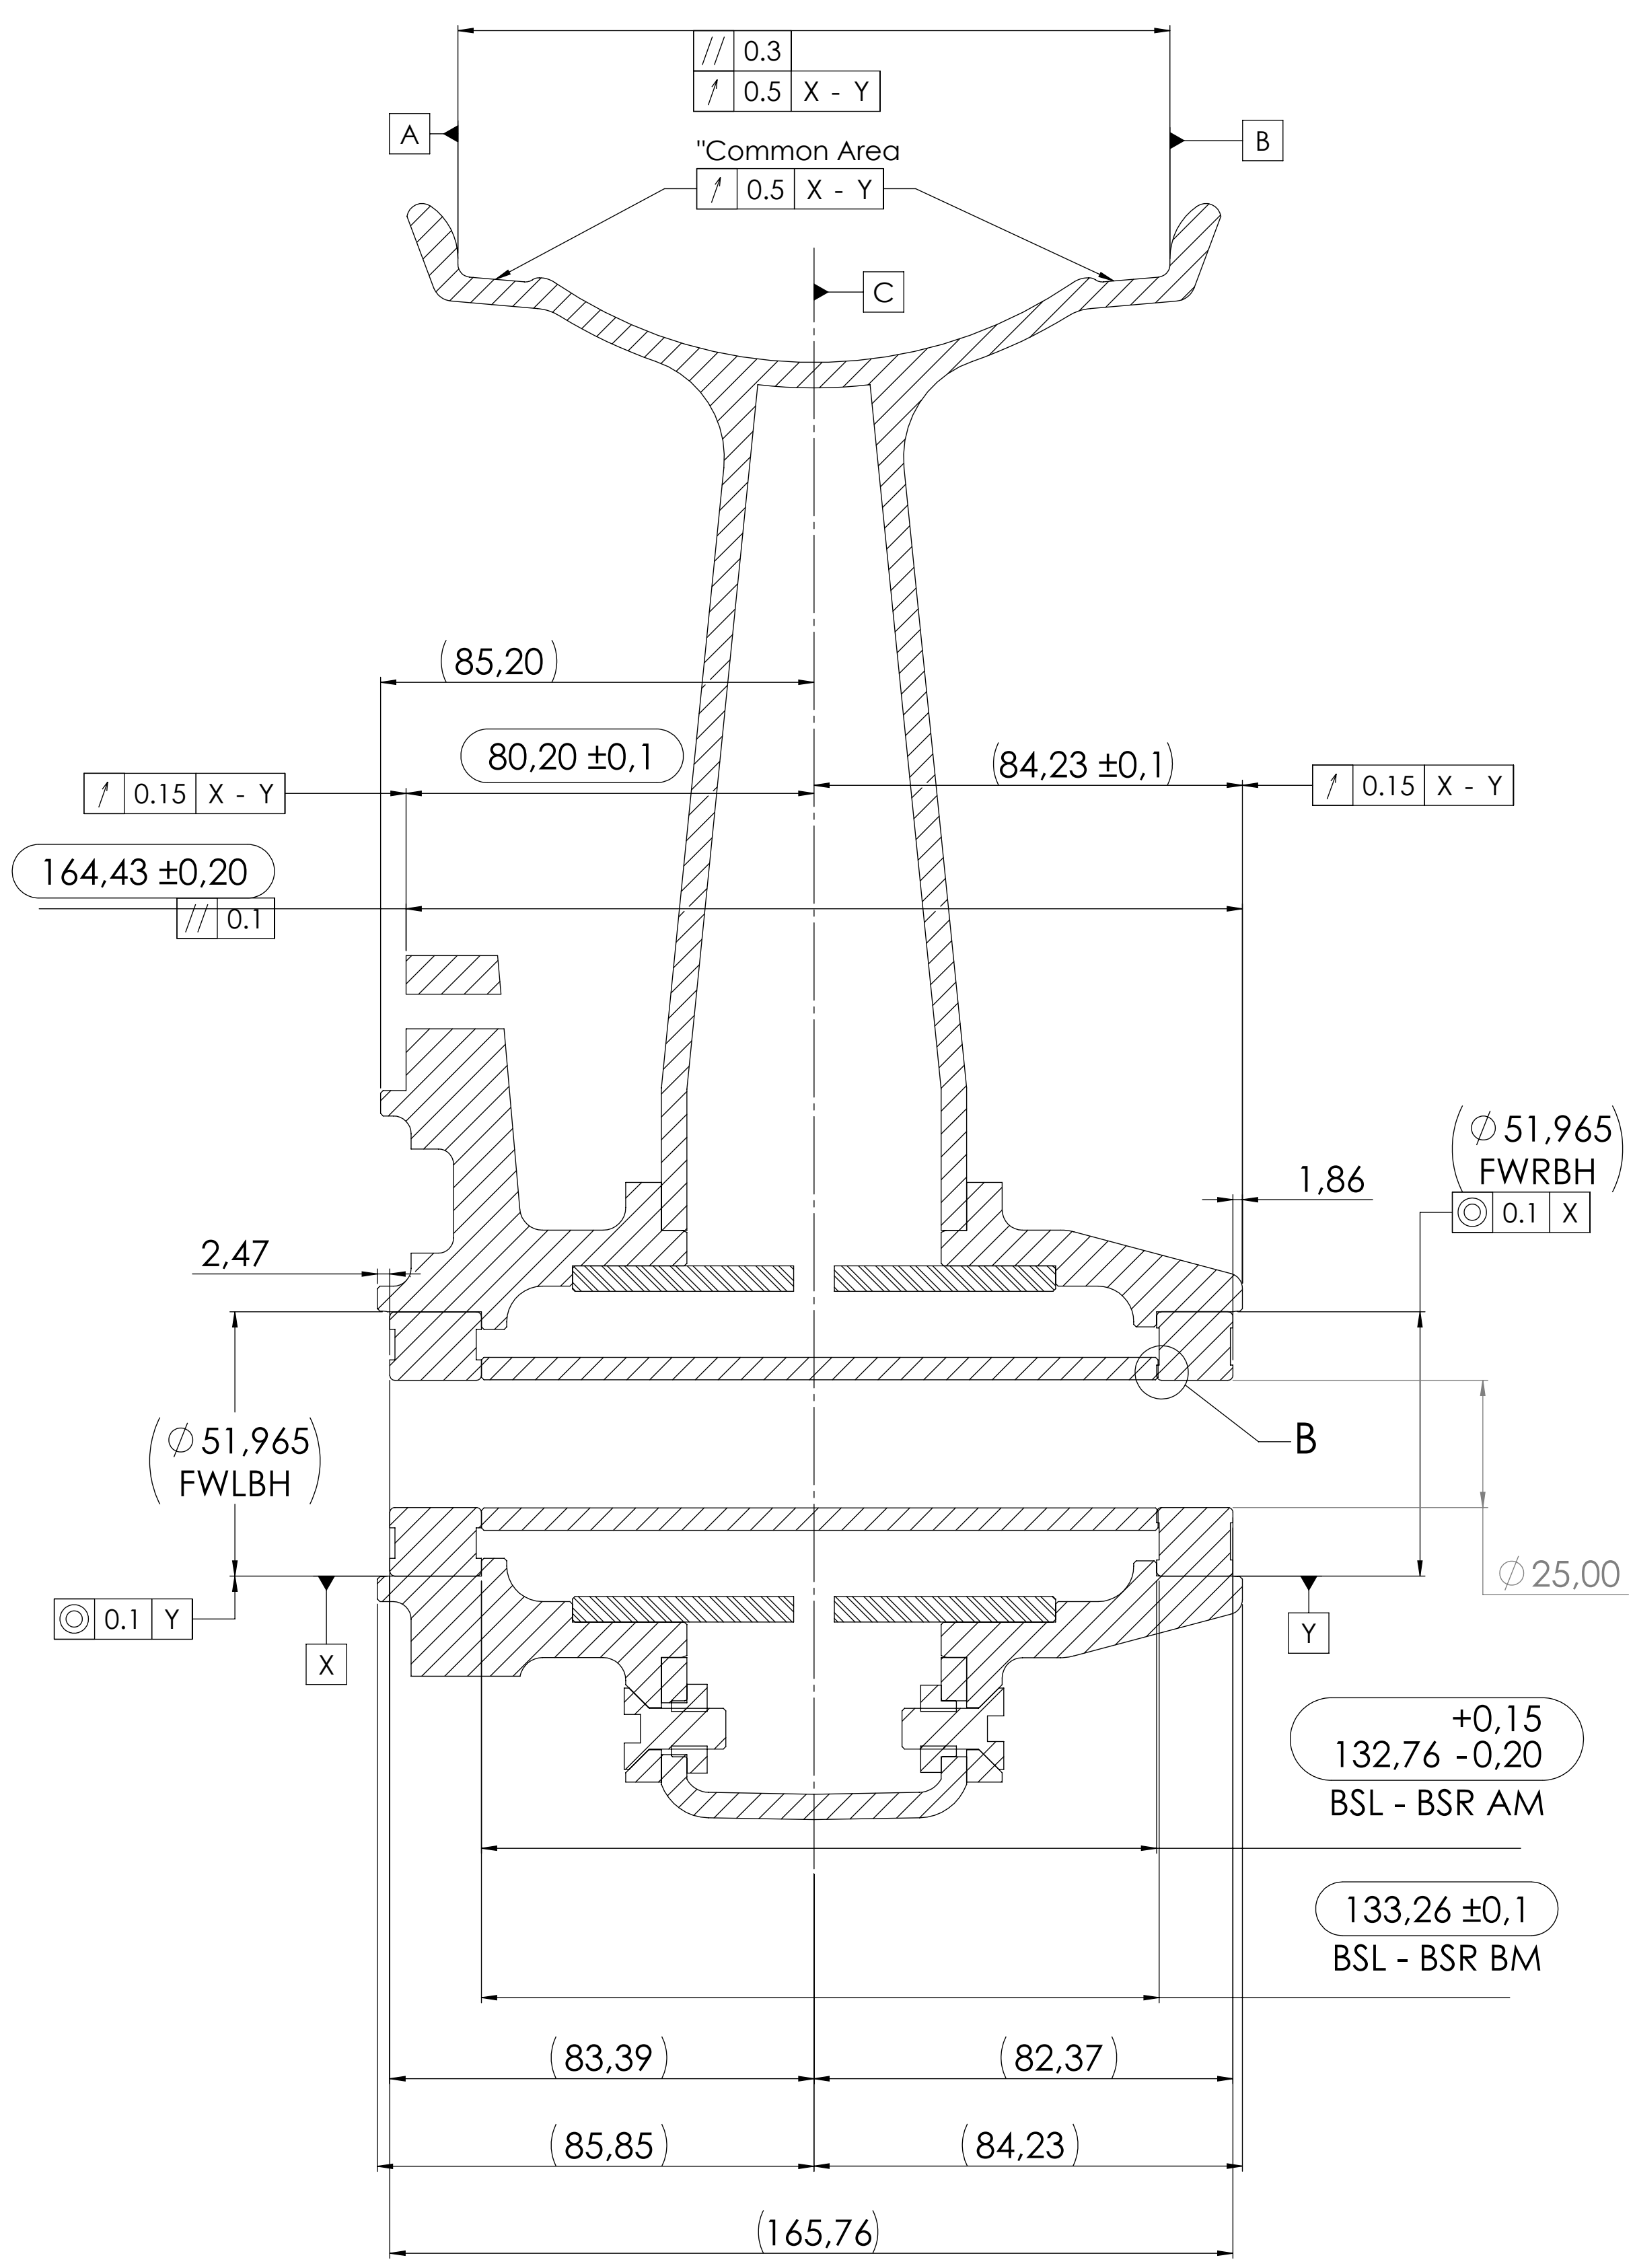

LEFT

RIGHT

A-A (1 : 2)

DETAIL B  
SCALE 3 : 1

Brock's Performance  
4064 E Patteson Rd  
Beavercreek, OH 45430  
TEL: 937-912-0054  
FAX: 937-912-0062

DESCRIPTION  
HD Street Glide FW Assembly