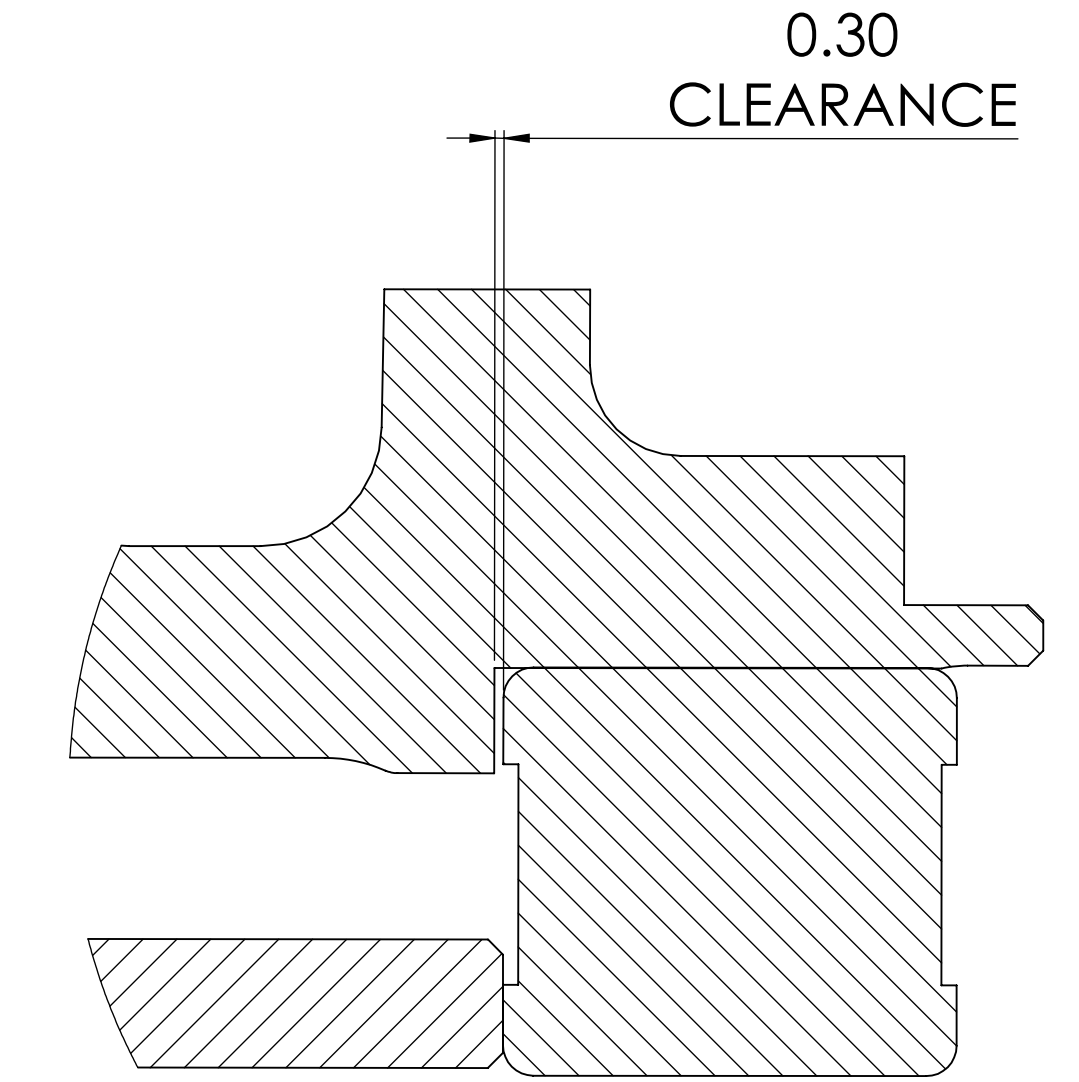

LEFT

SCALE 4 : 1

DESCRIPTION	HD Low Rider ST FW Assembly
DRAWING NO:	33032-7026-16-000-A
RIM SIZE:	17" MC x 3.5" MT