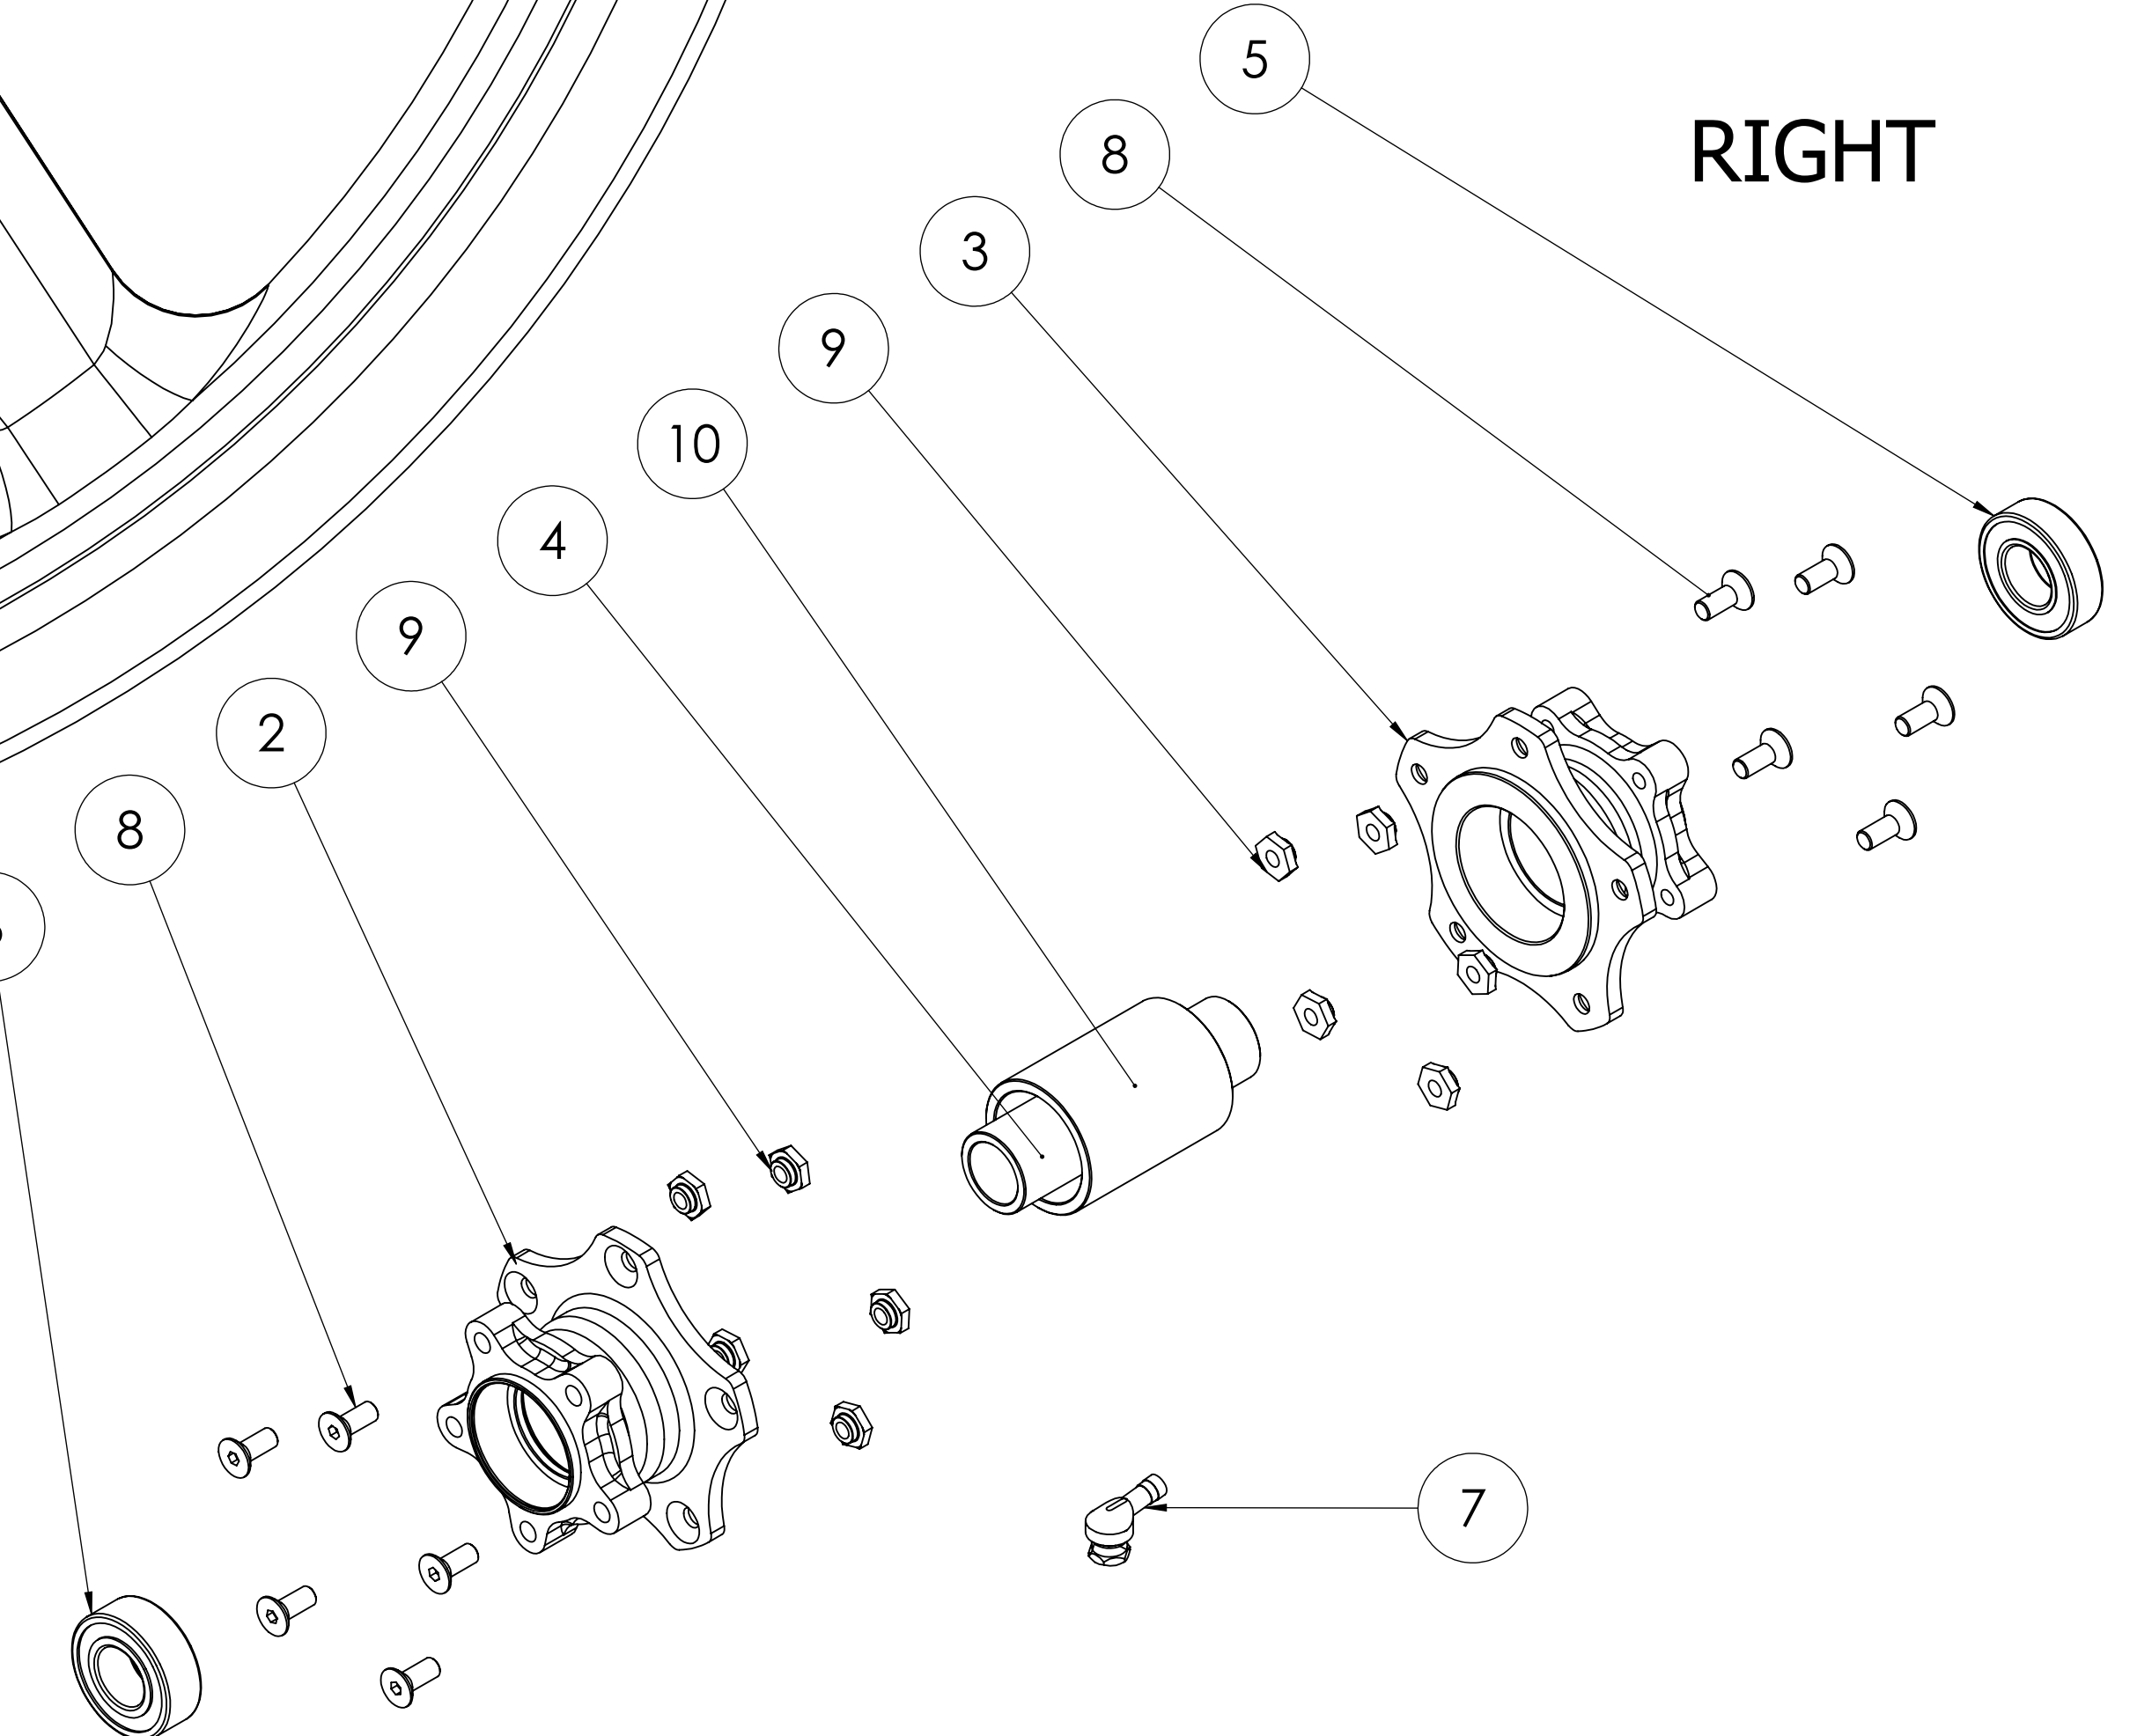

LEFT

SCALE 4 : 1

DESCRIPTION	HD Low Rider ST FW Assembly
DRAWING NO:	33032-7026-16-000-A
RIM SIZE:	17" MC x 3.5" MT