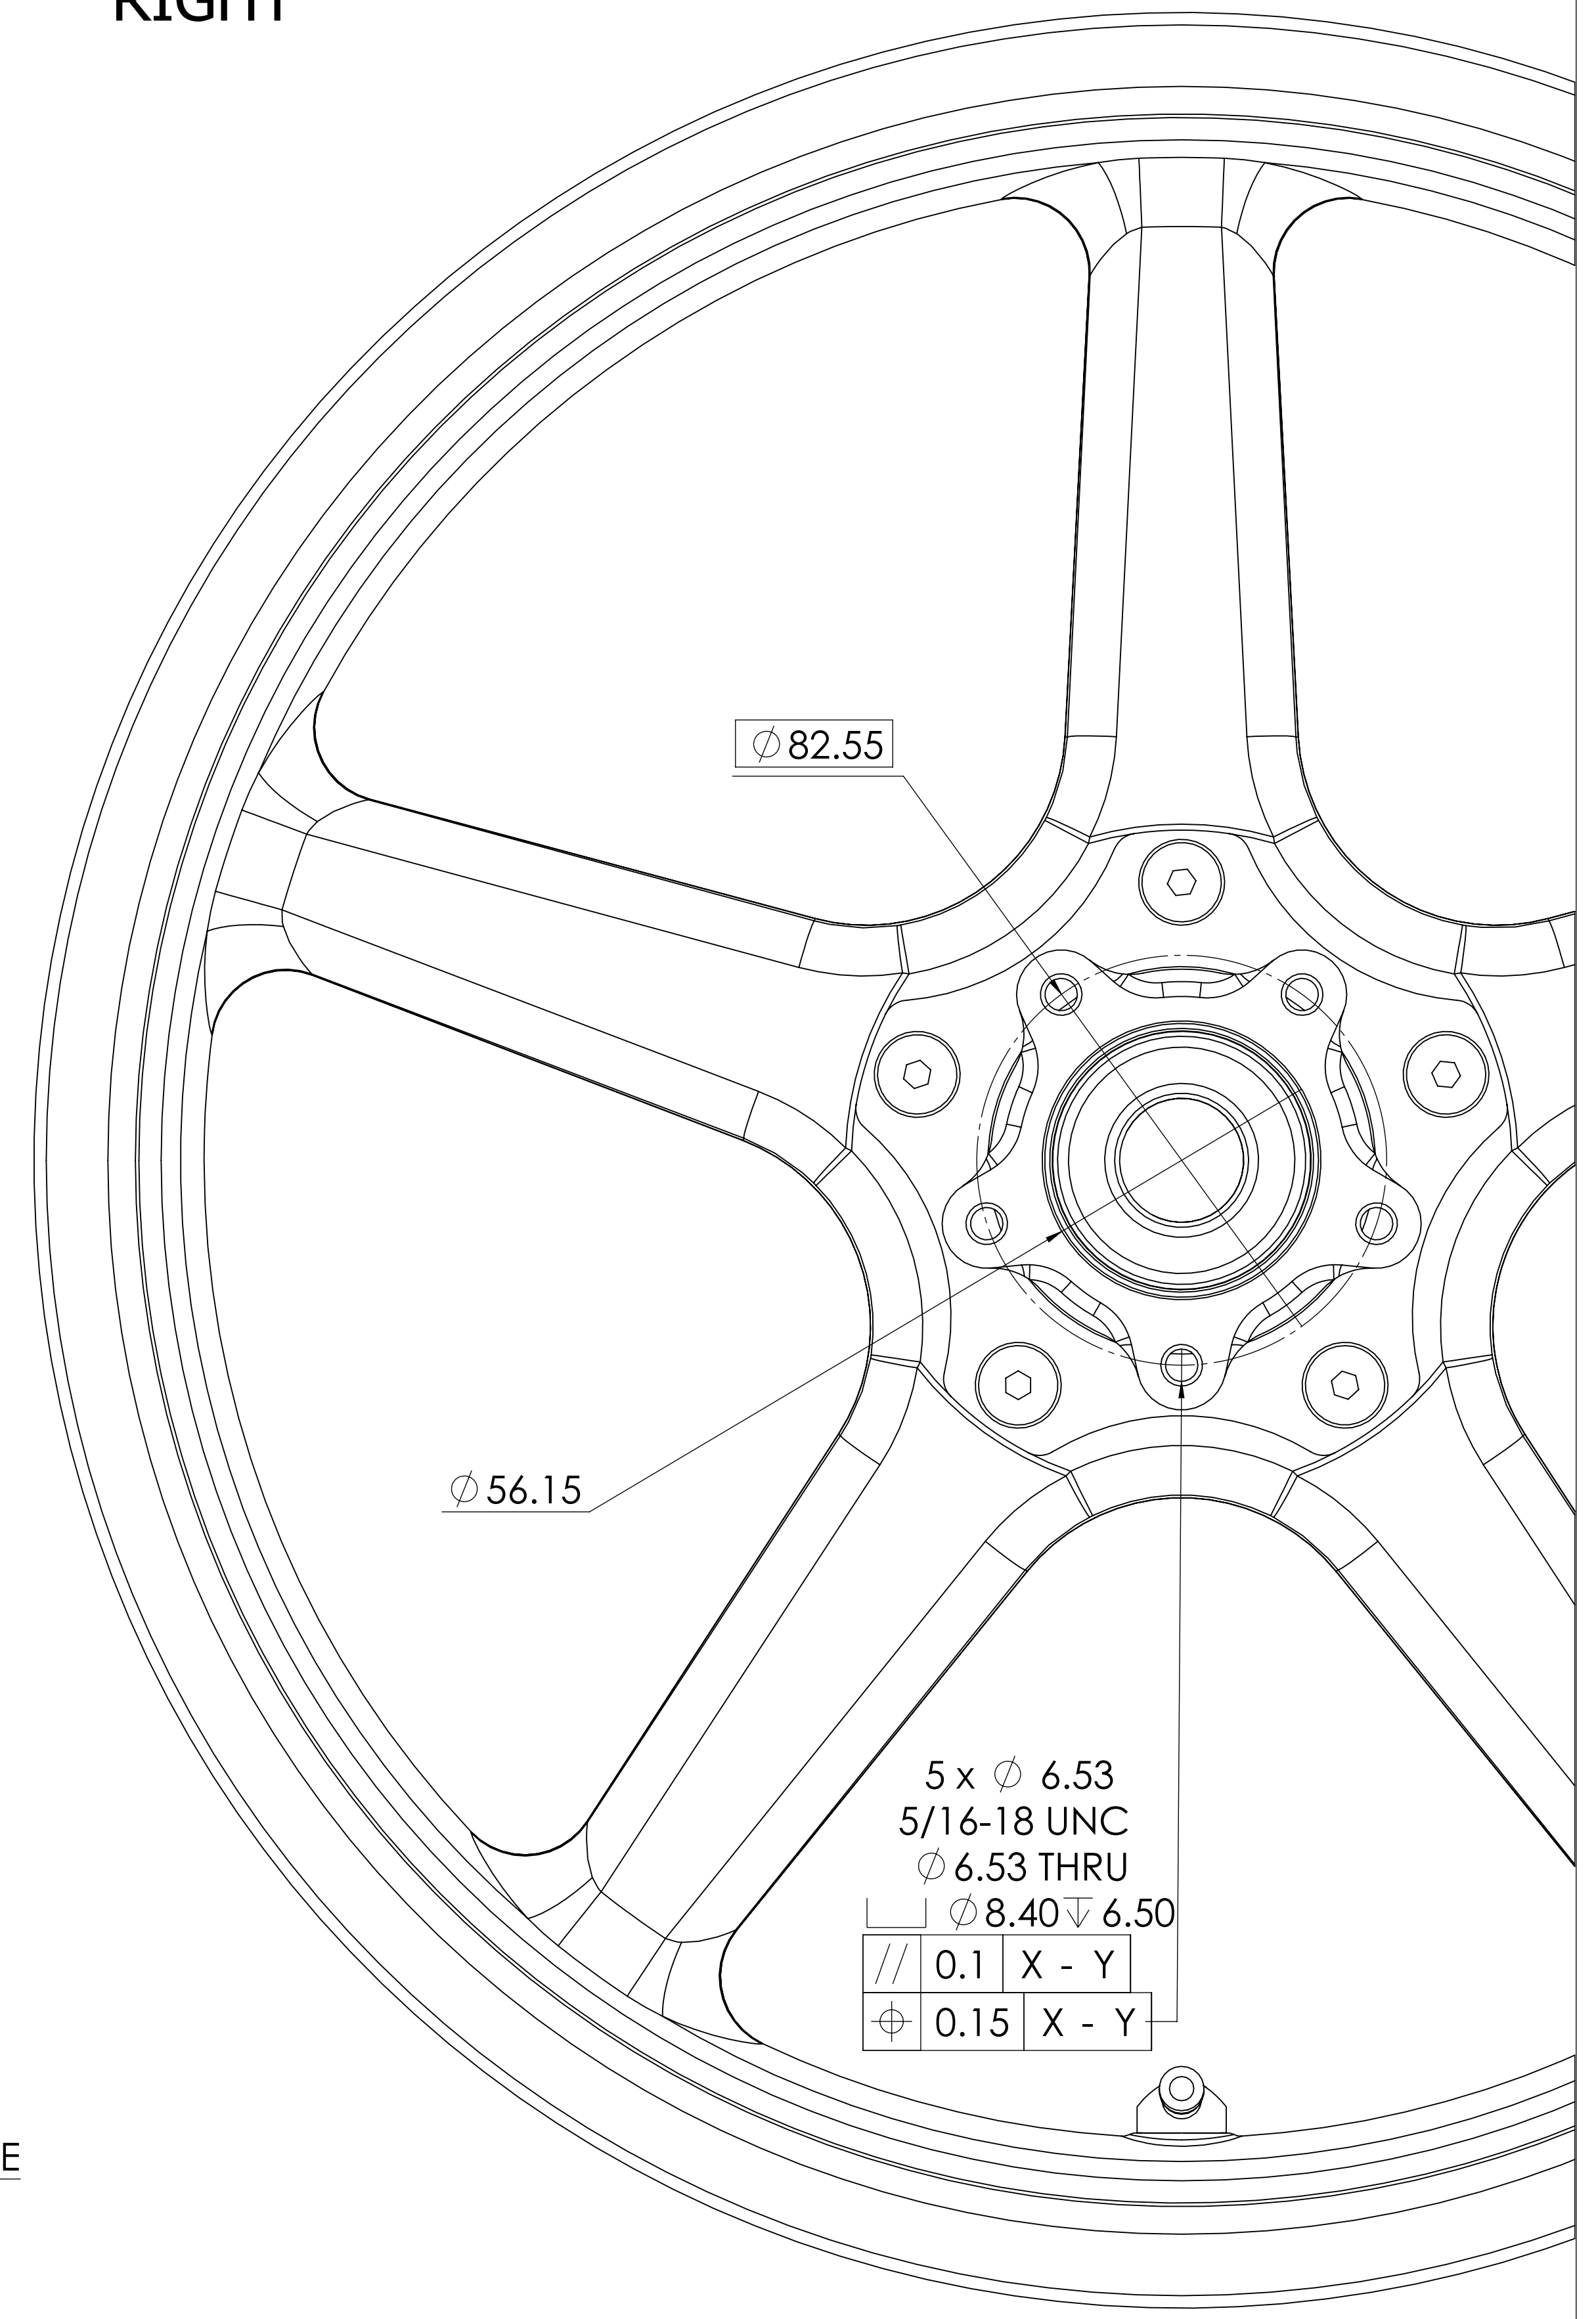

LEFT

SCALE 4 : 1

DESCRIPTION	HD Low Rider ST FW Assembly
DRAWING NO:	33032-7026-16-000-A
RIM SIZE:	17" MC x 3.5" MT