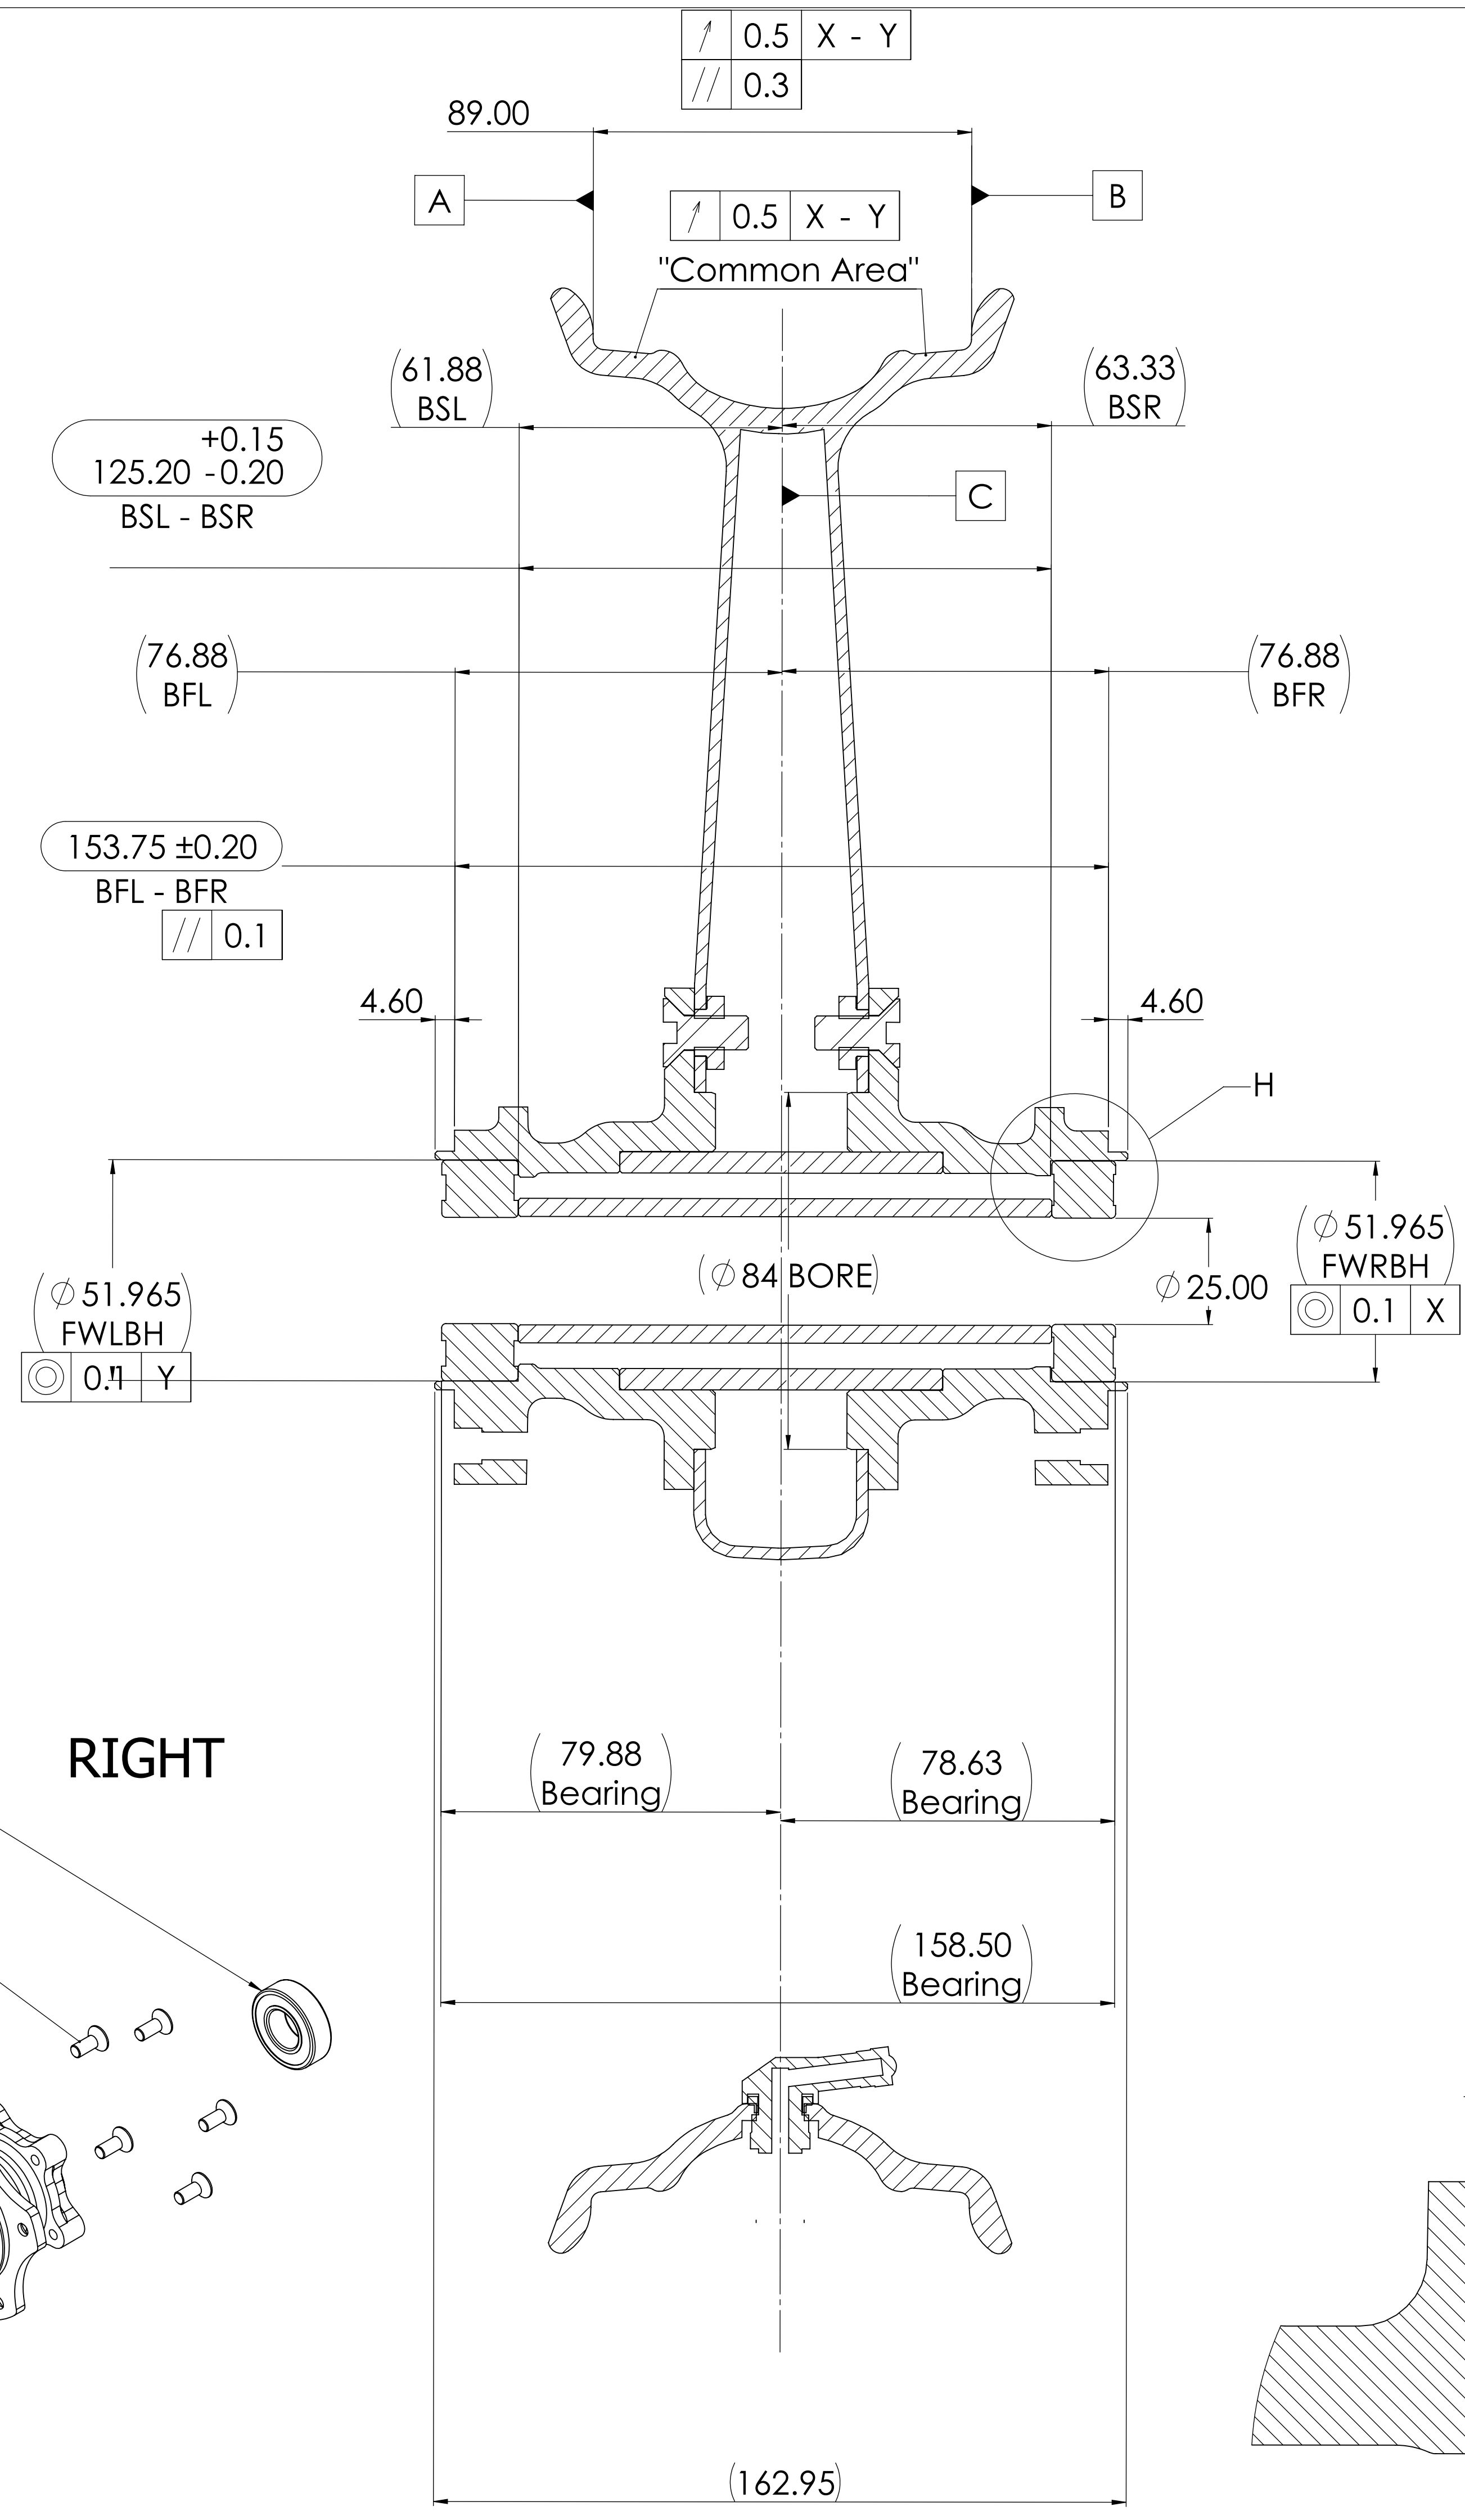

LEFT

SCALE 4 : 1

DESCRIPTION	HD Low Rider ST FW Assembly
DRAWING NO:	33032-7026-16-000-A
RIM SIZE:	17" MC x 3.5" MT