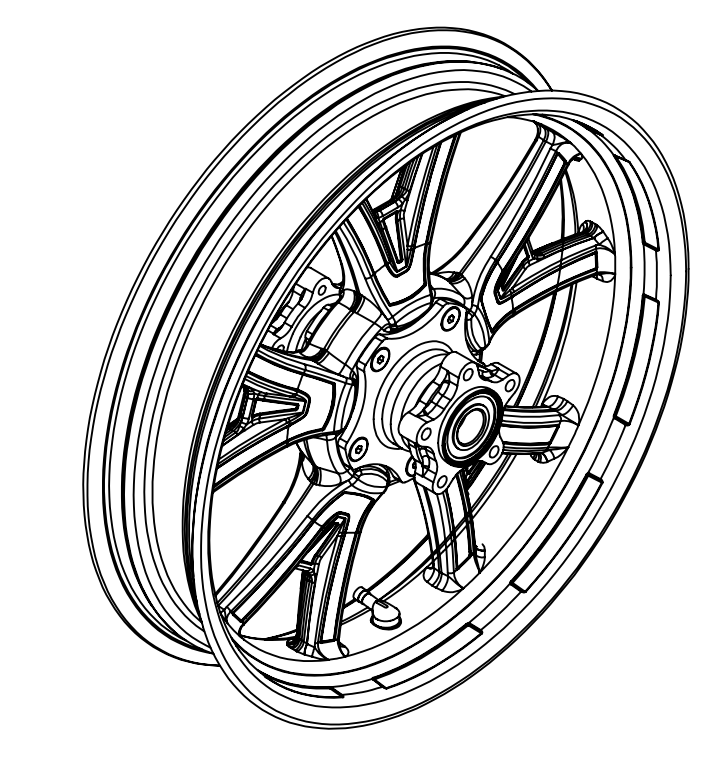

SCALE 4 : 1

DESCRIPTION	HD Low Rider ST FW Assembly
DRAWING NO:	33032-7043-16-000-A
RIM SIZE:	17" MC x 3.5" MT