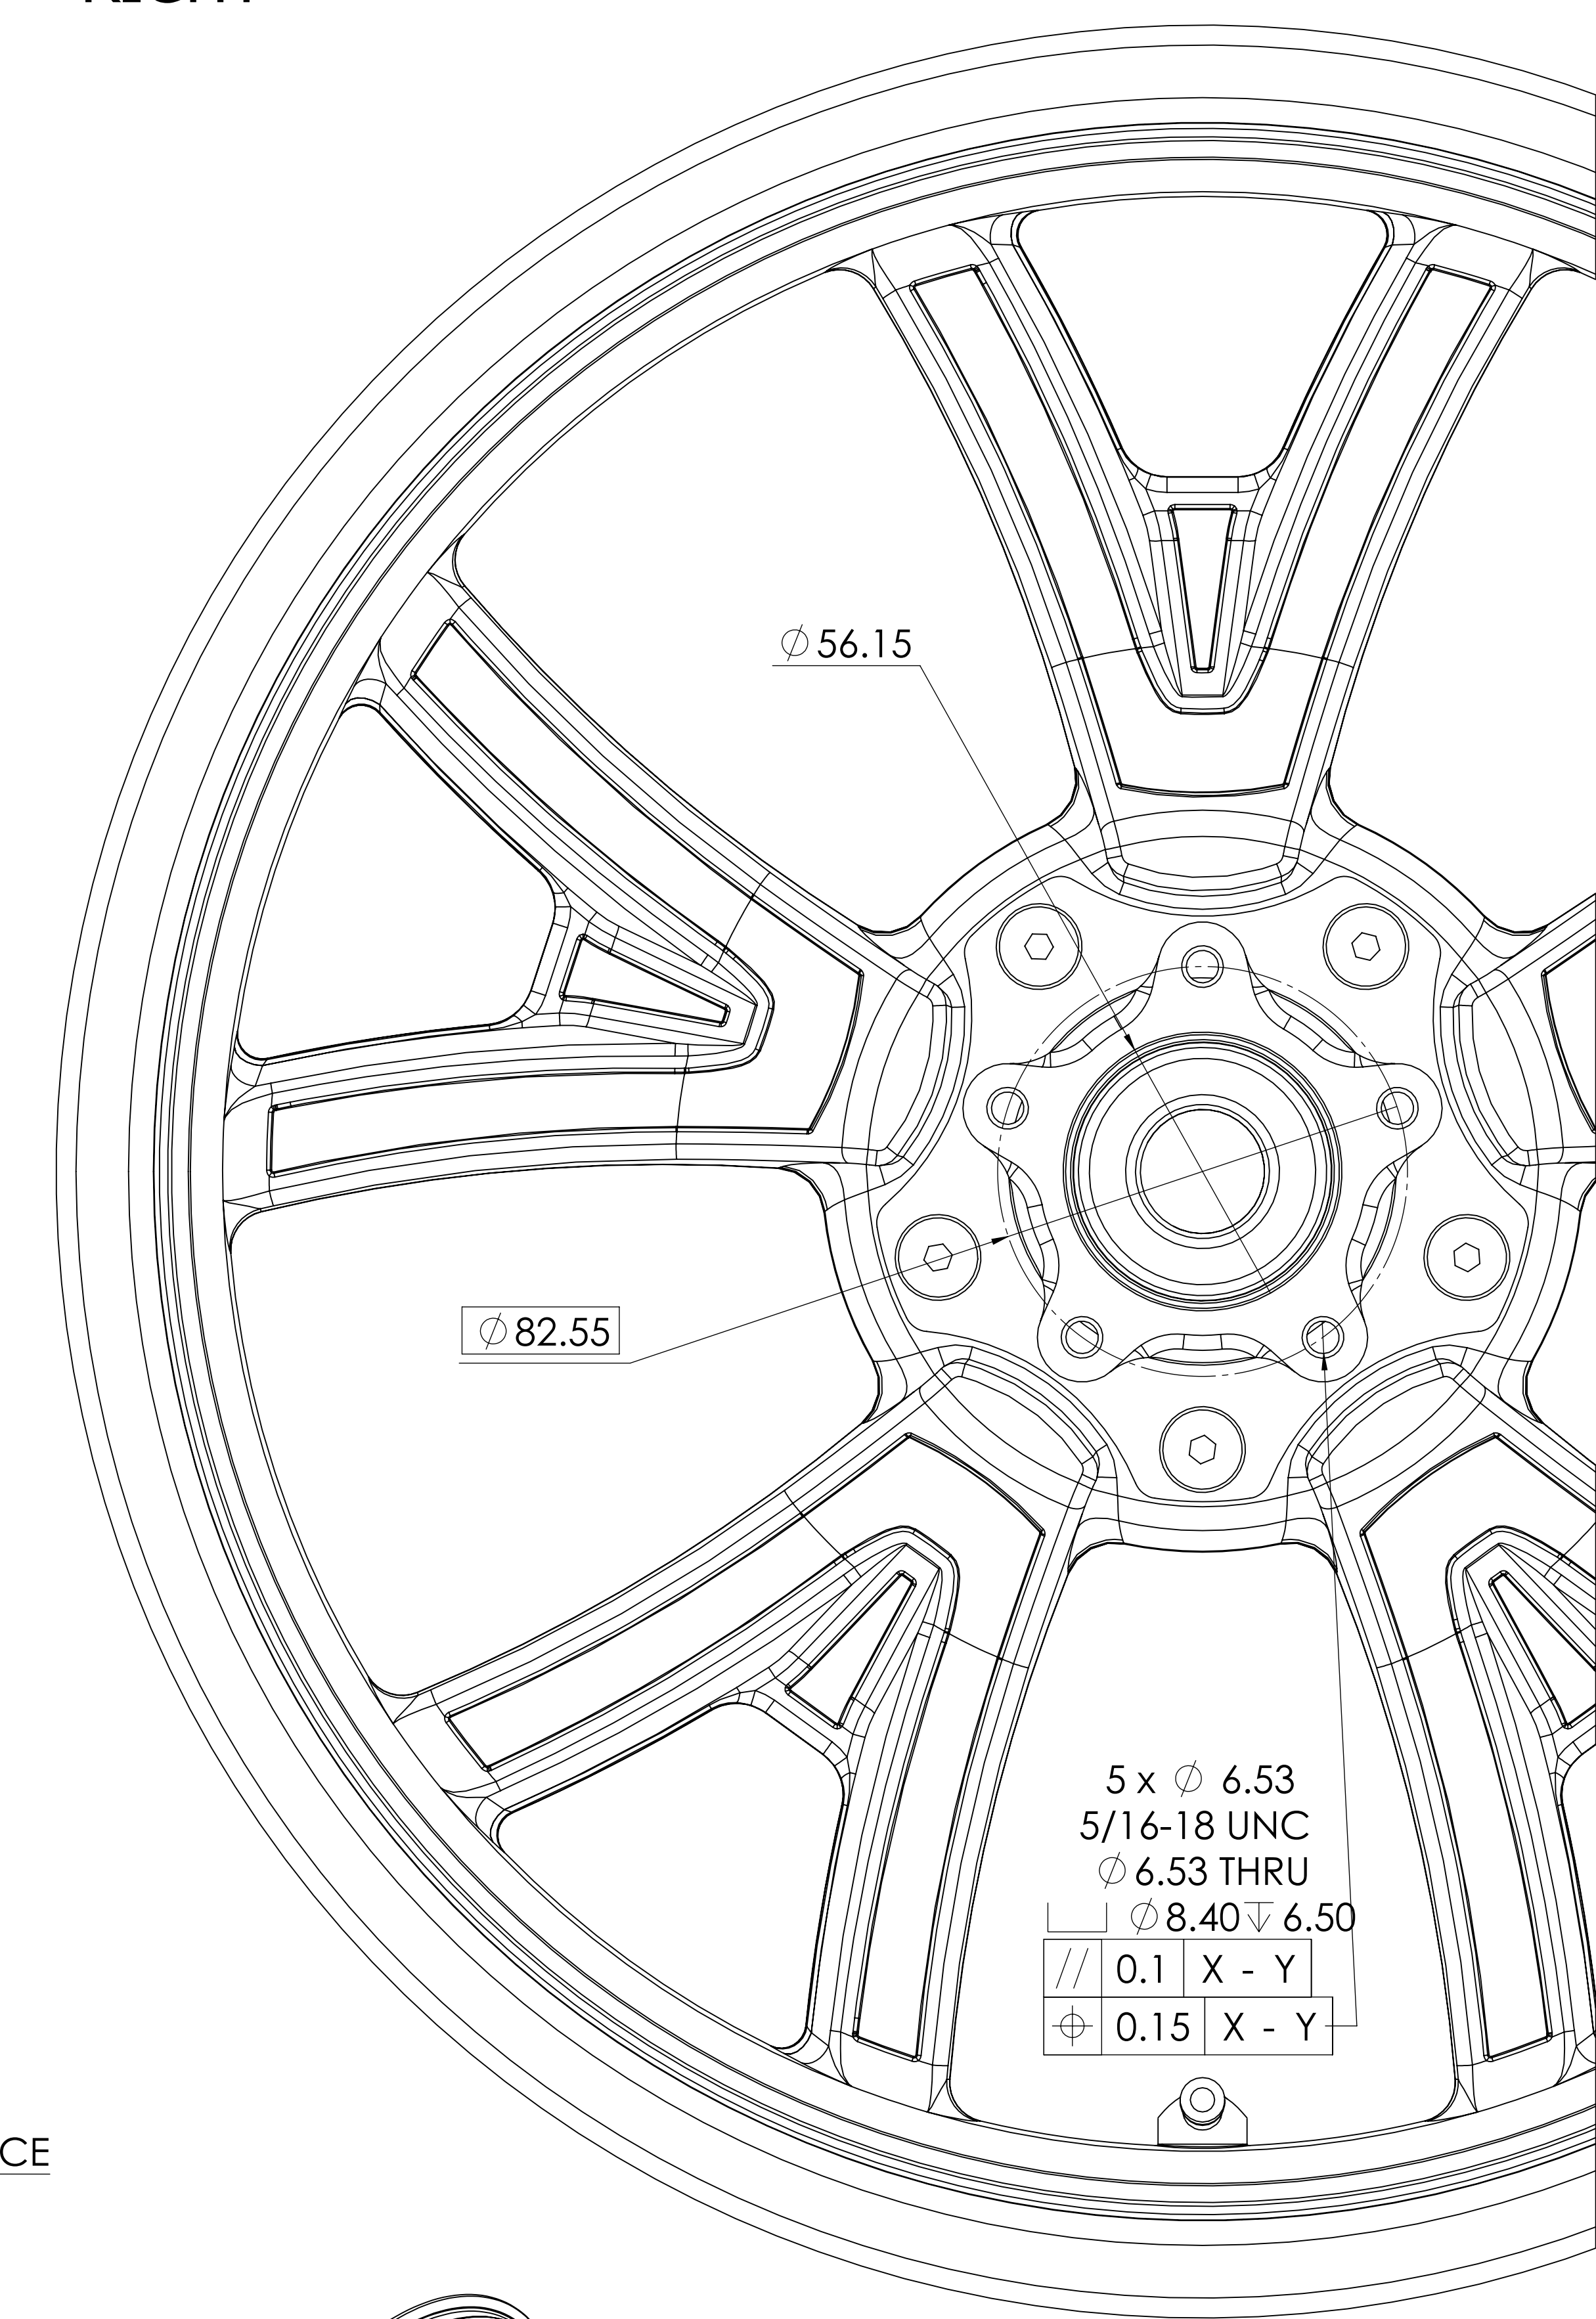

SCALE 4 : 1

DESCRIPTION	HD Low Rider ST FW Assembly
DRAWING NO:	33032-7043-16-000-A
RIM SIZE:	17" MC x 3.5" MT