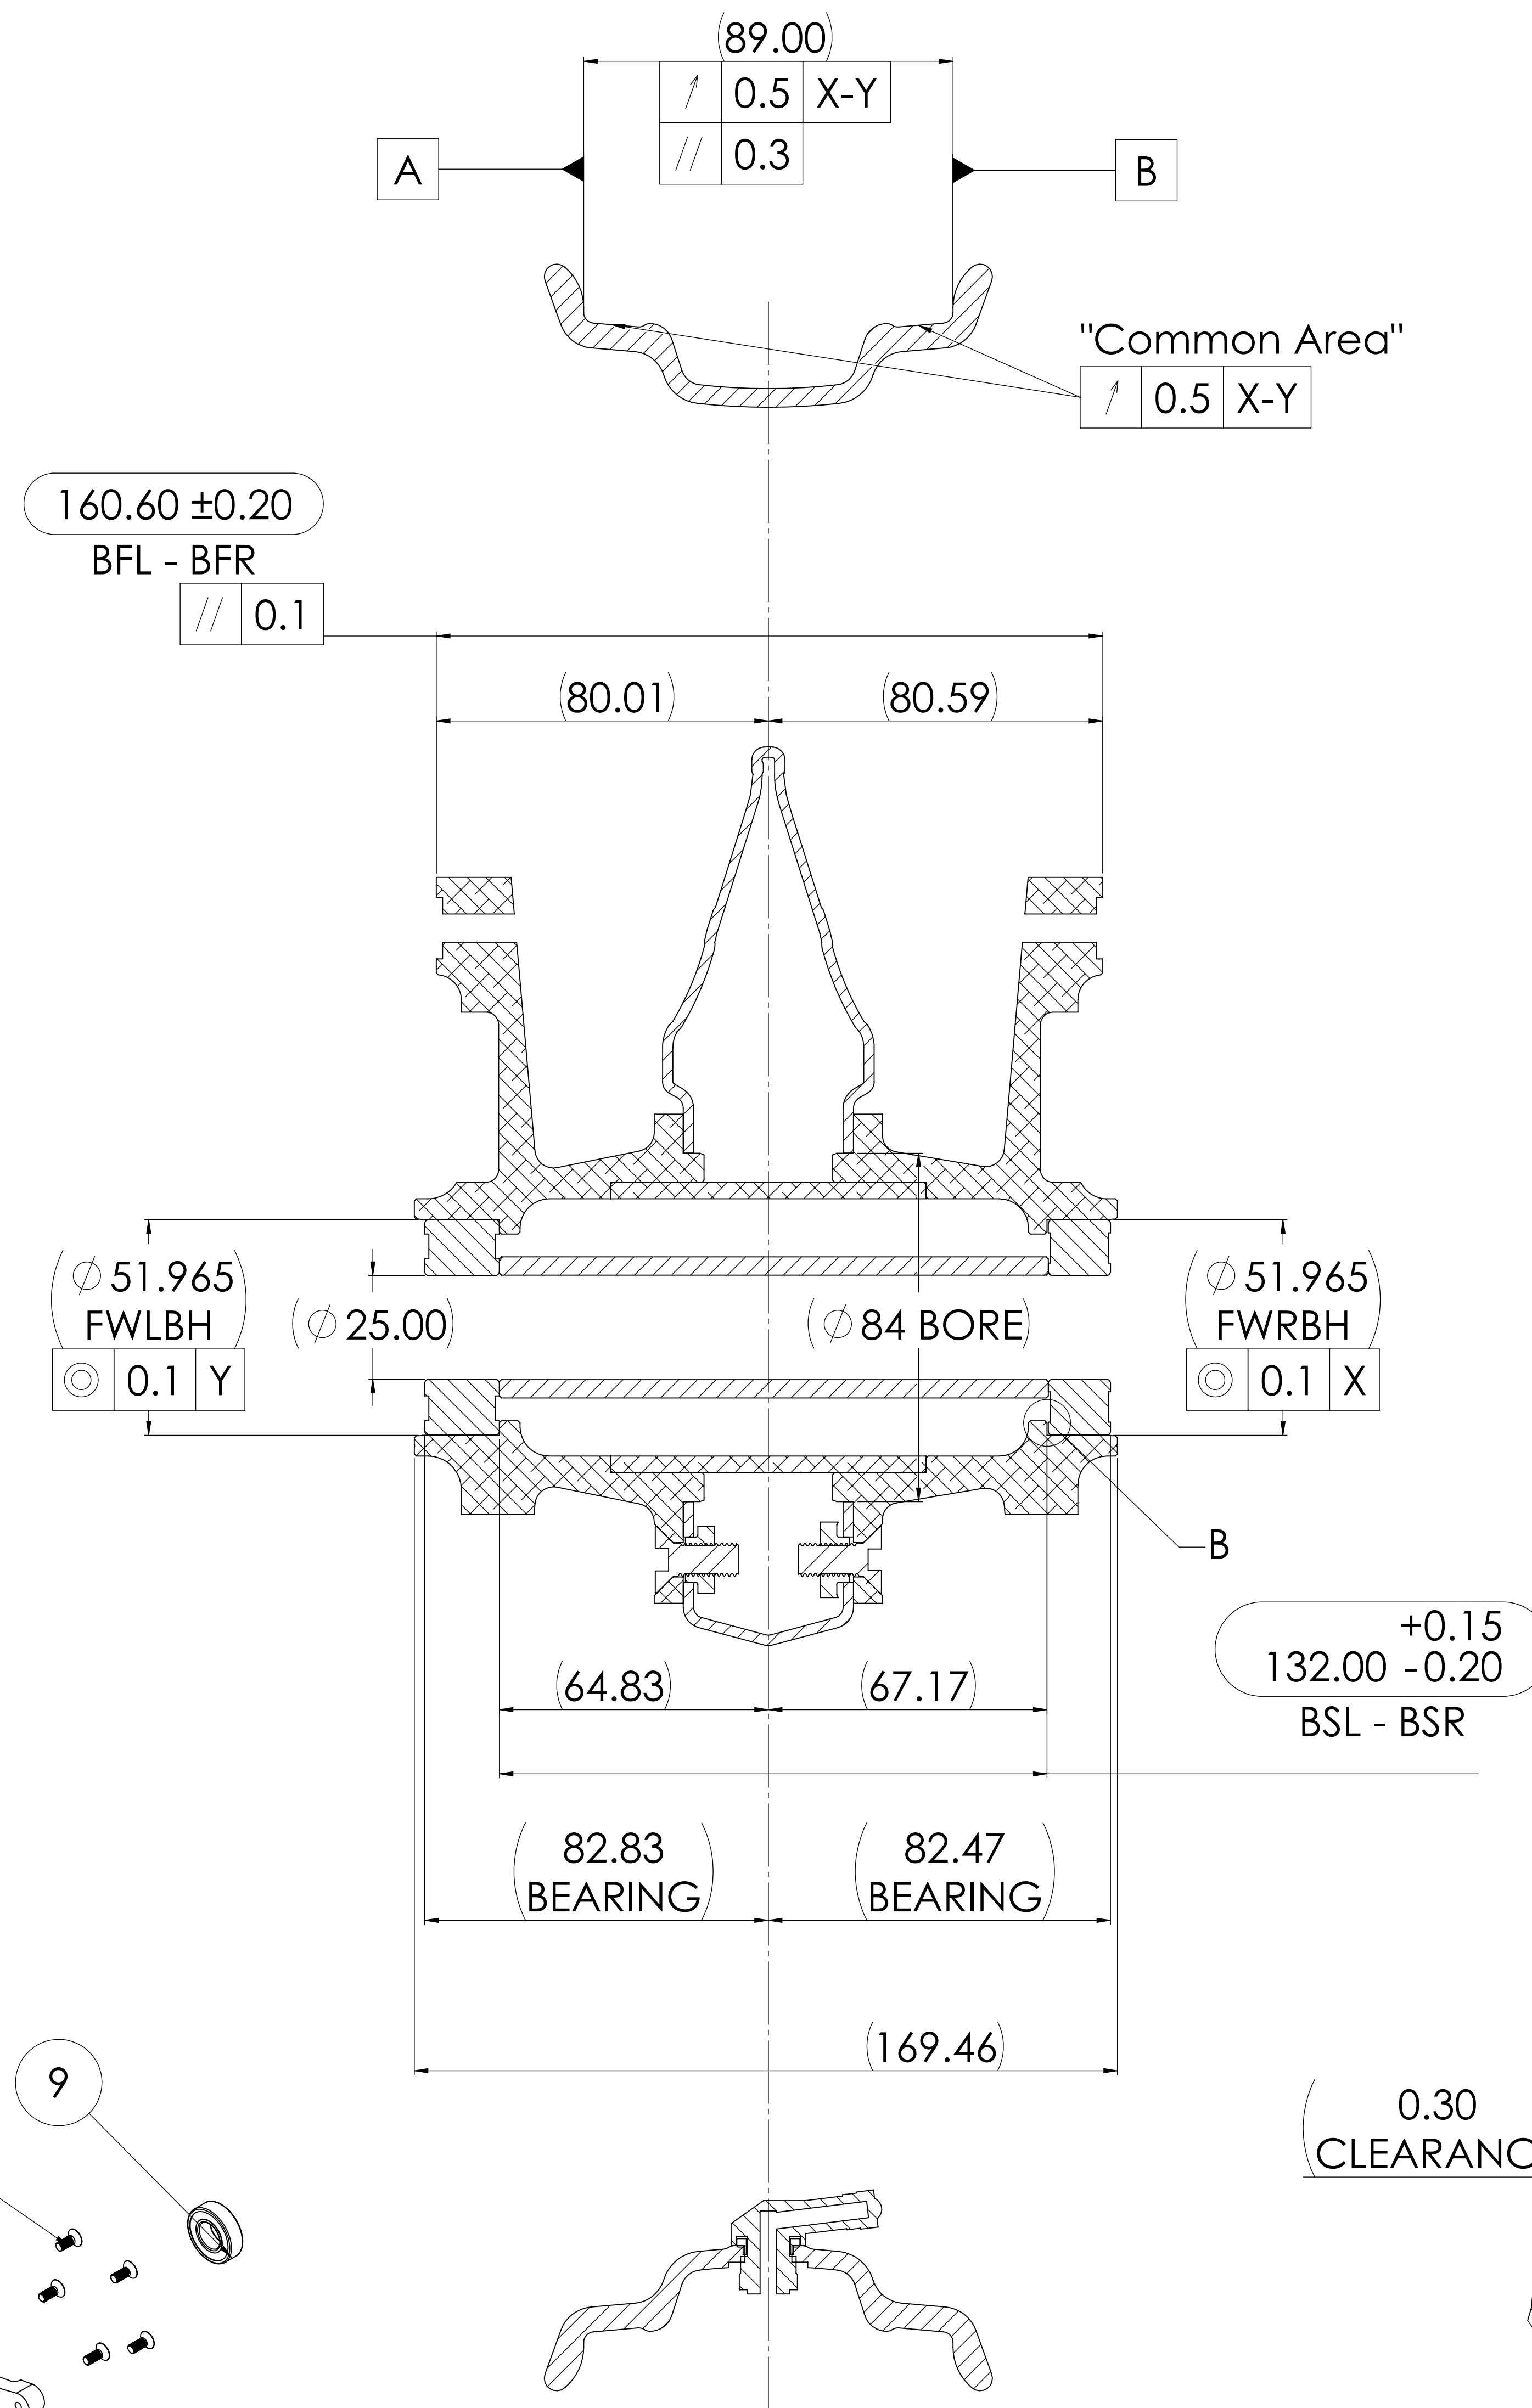

LEFT

RIGHT

LEFT

RIGHT

SECTION A-A

DETAIL B
SCALE 5 : 1

BST.

DESCRIPTION
HD Road Glide 2024 FW Assembly

DRAWING NO:
33034-7060-16-000

SHEET: ISSUE NO: REVISION:

RIM SIZE : **M/C 19.0" X 3.5" MT**