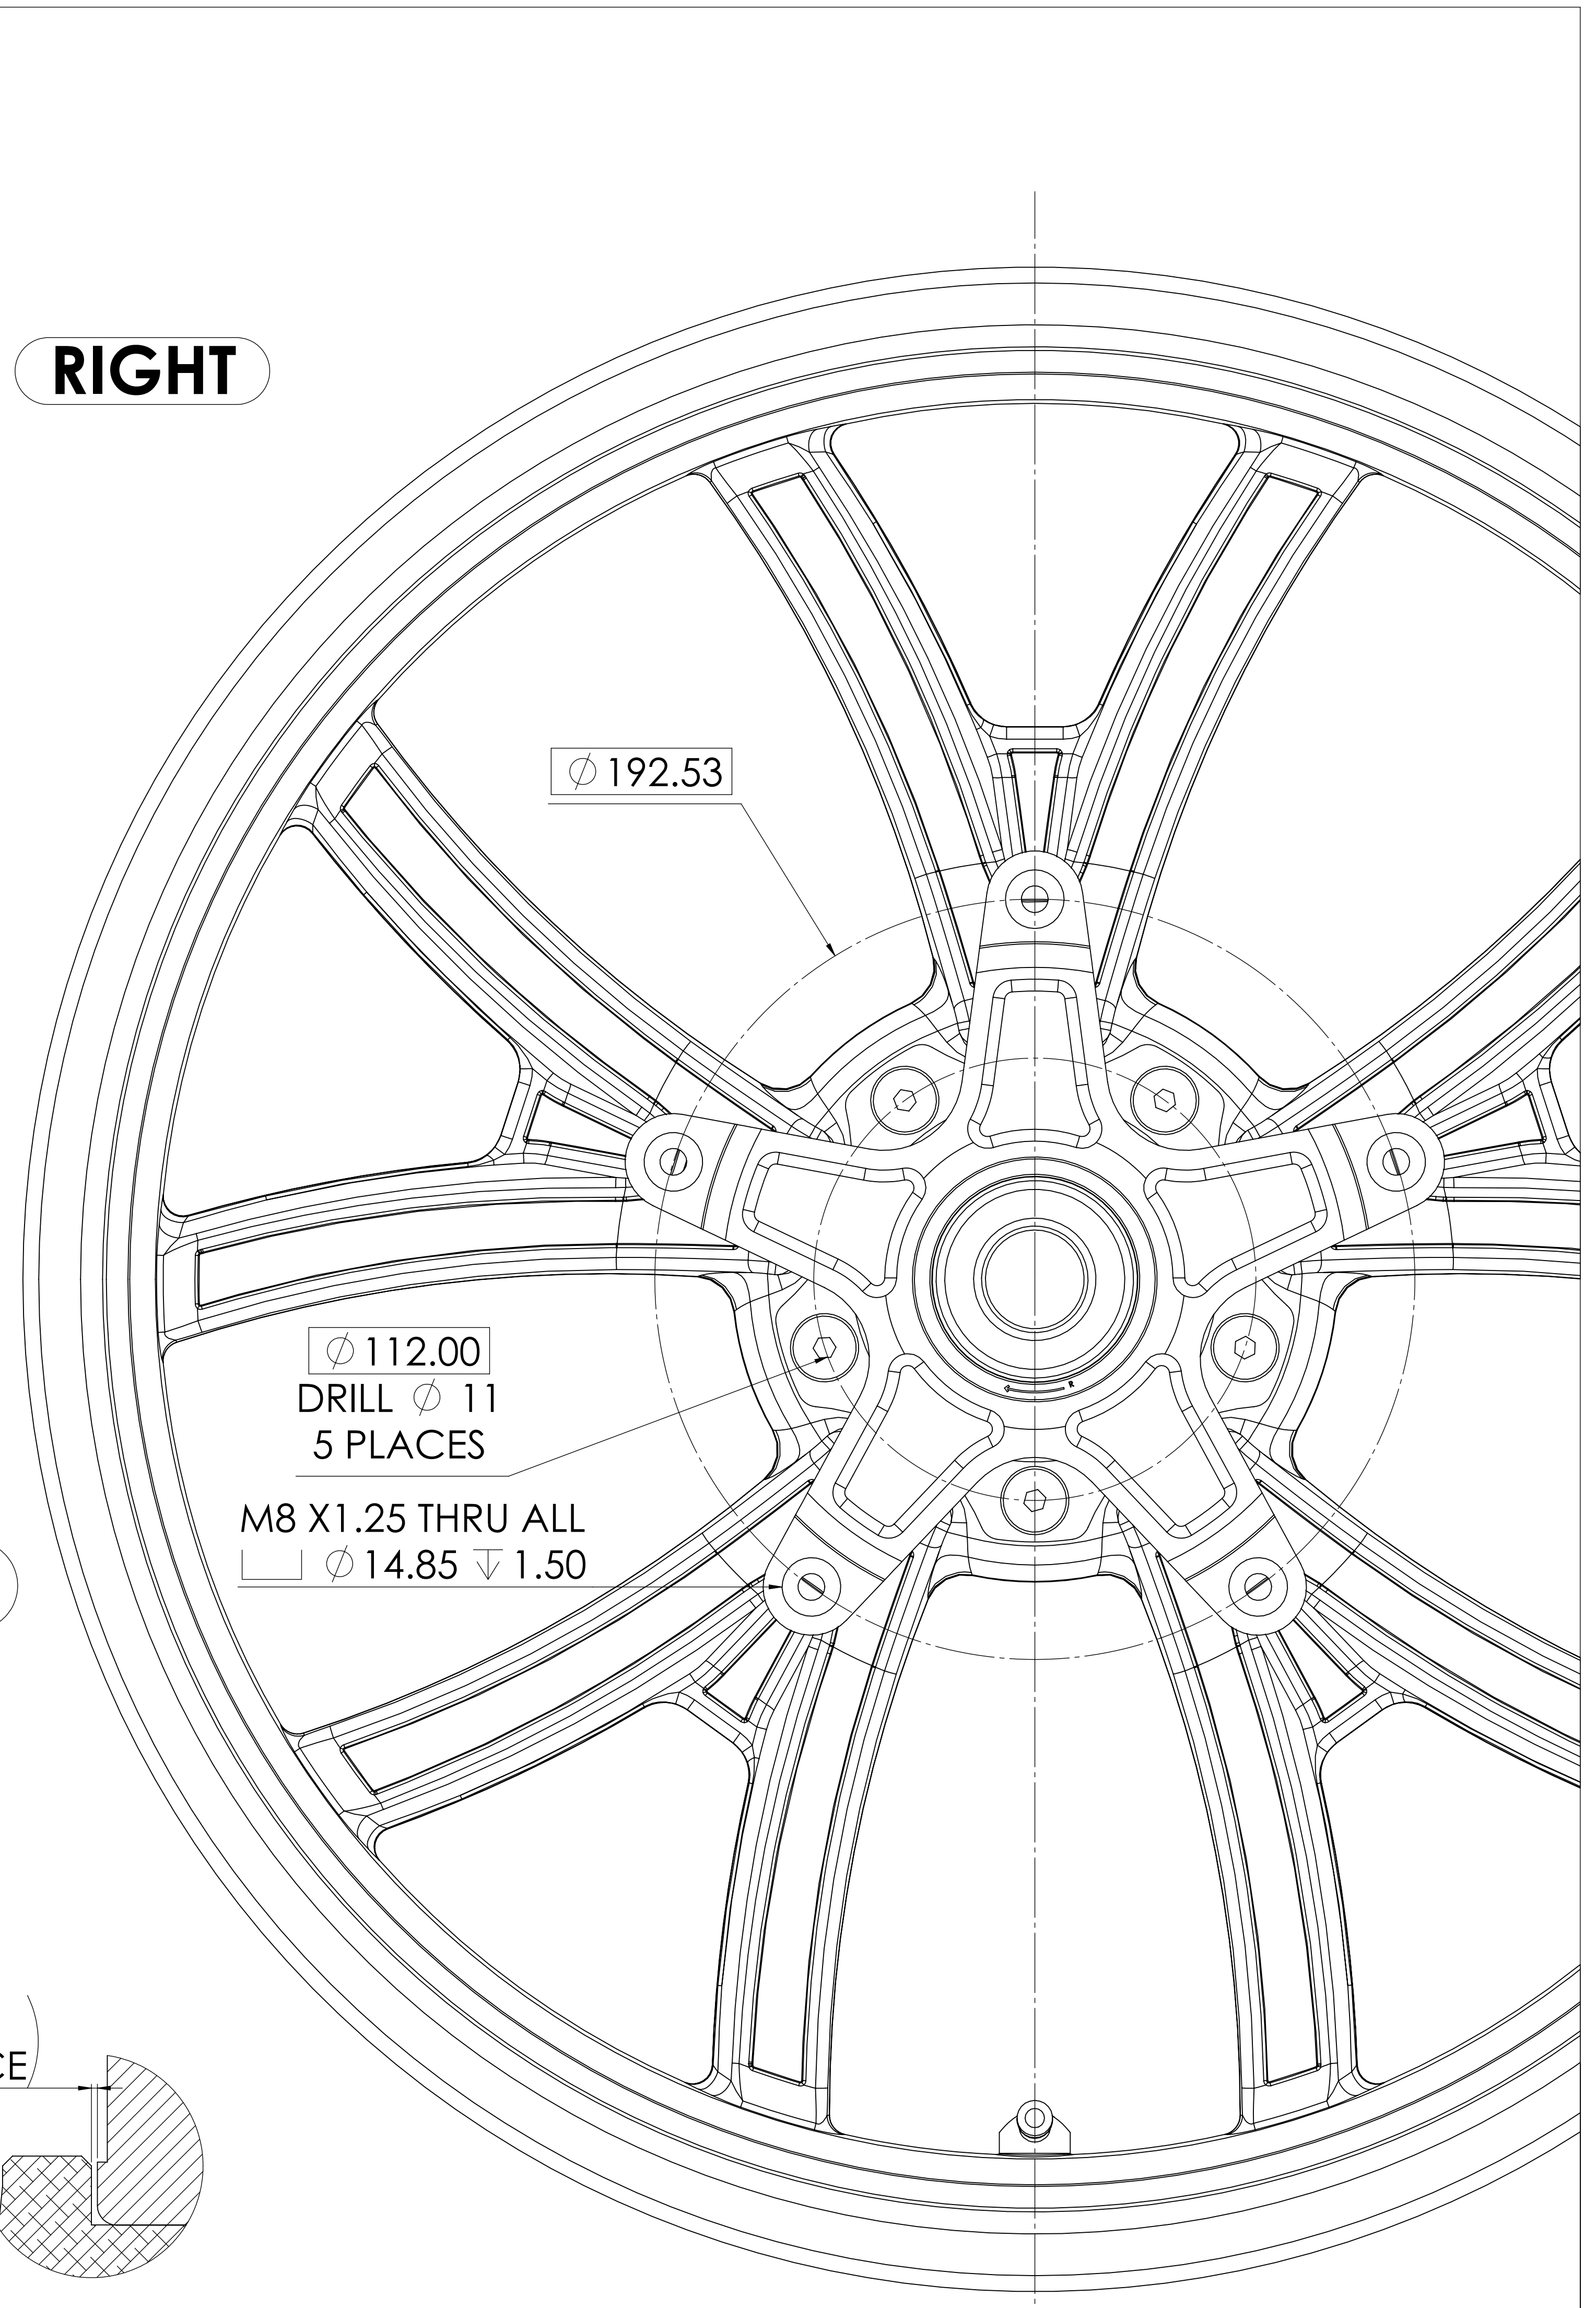

LEFT

RIGHT

LEFT

RIGHT

SECTION A-A

DETAIL B
SCALE 5 : 1

BST.

DESCRIPTION
HD Road Glide 2024 FW Assembly

DRAWING NO:
33034-7060-16-000

SHEET: ISSUE NO: REVISION:

RIM SIZE : **M/C 19.0" X 3.5" MT**