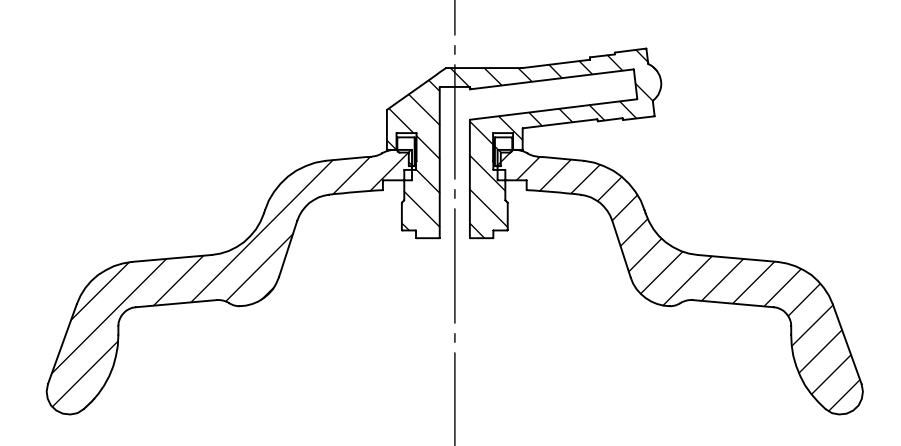

LEFT

RIGHT

LEFT

RIGHT

SECTION A-A

DETAIL B
SCALE 5 : 1

BST.

DESCRIPTION
HD Road Glide 2024 FW Assembly

DRAWING NO:
33034-7060-16-000

SHEET: ISSUE NO: REVISION:

RIM SIZE : **M/C 19.0" X 3.5" MT**