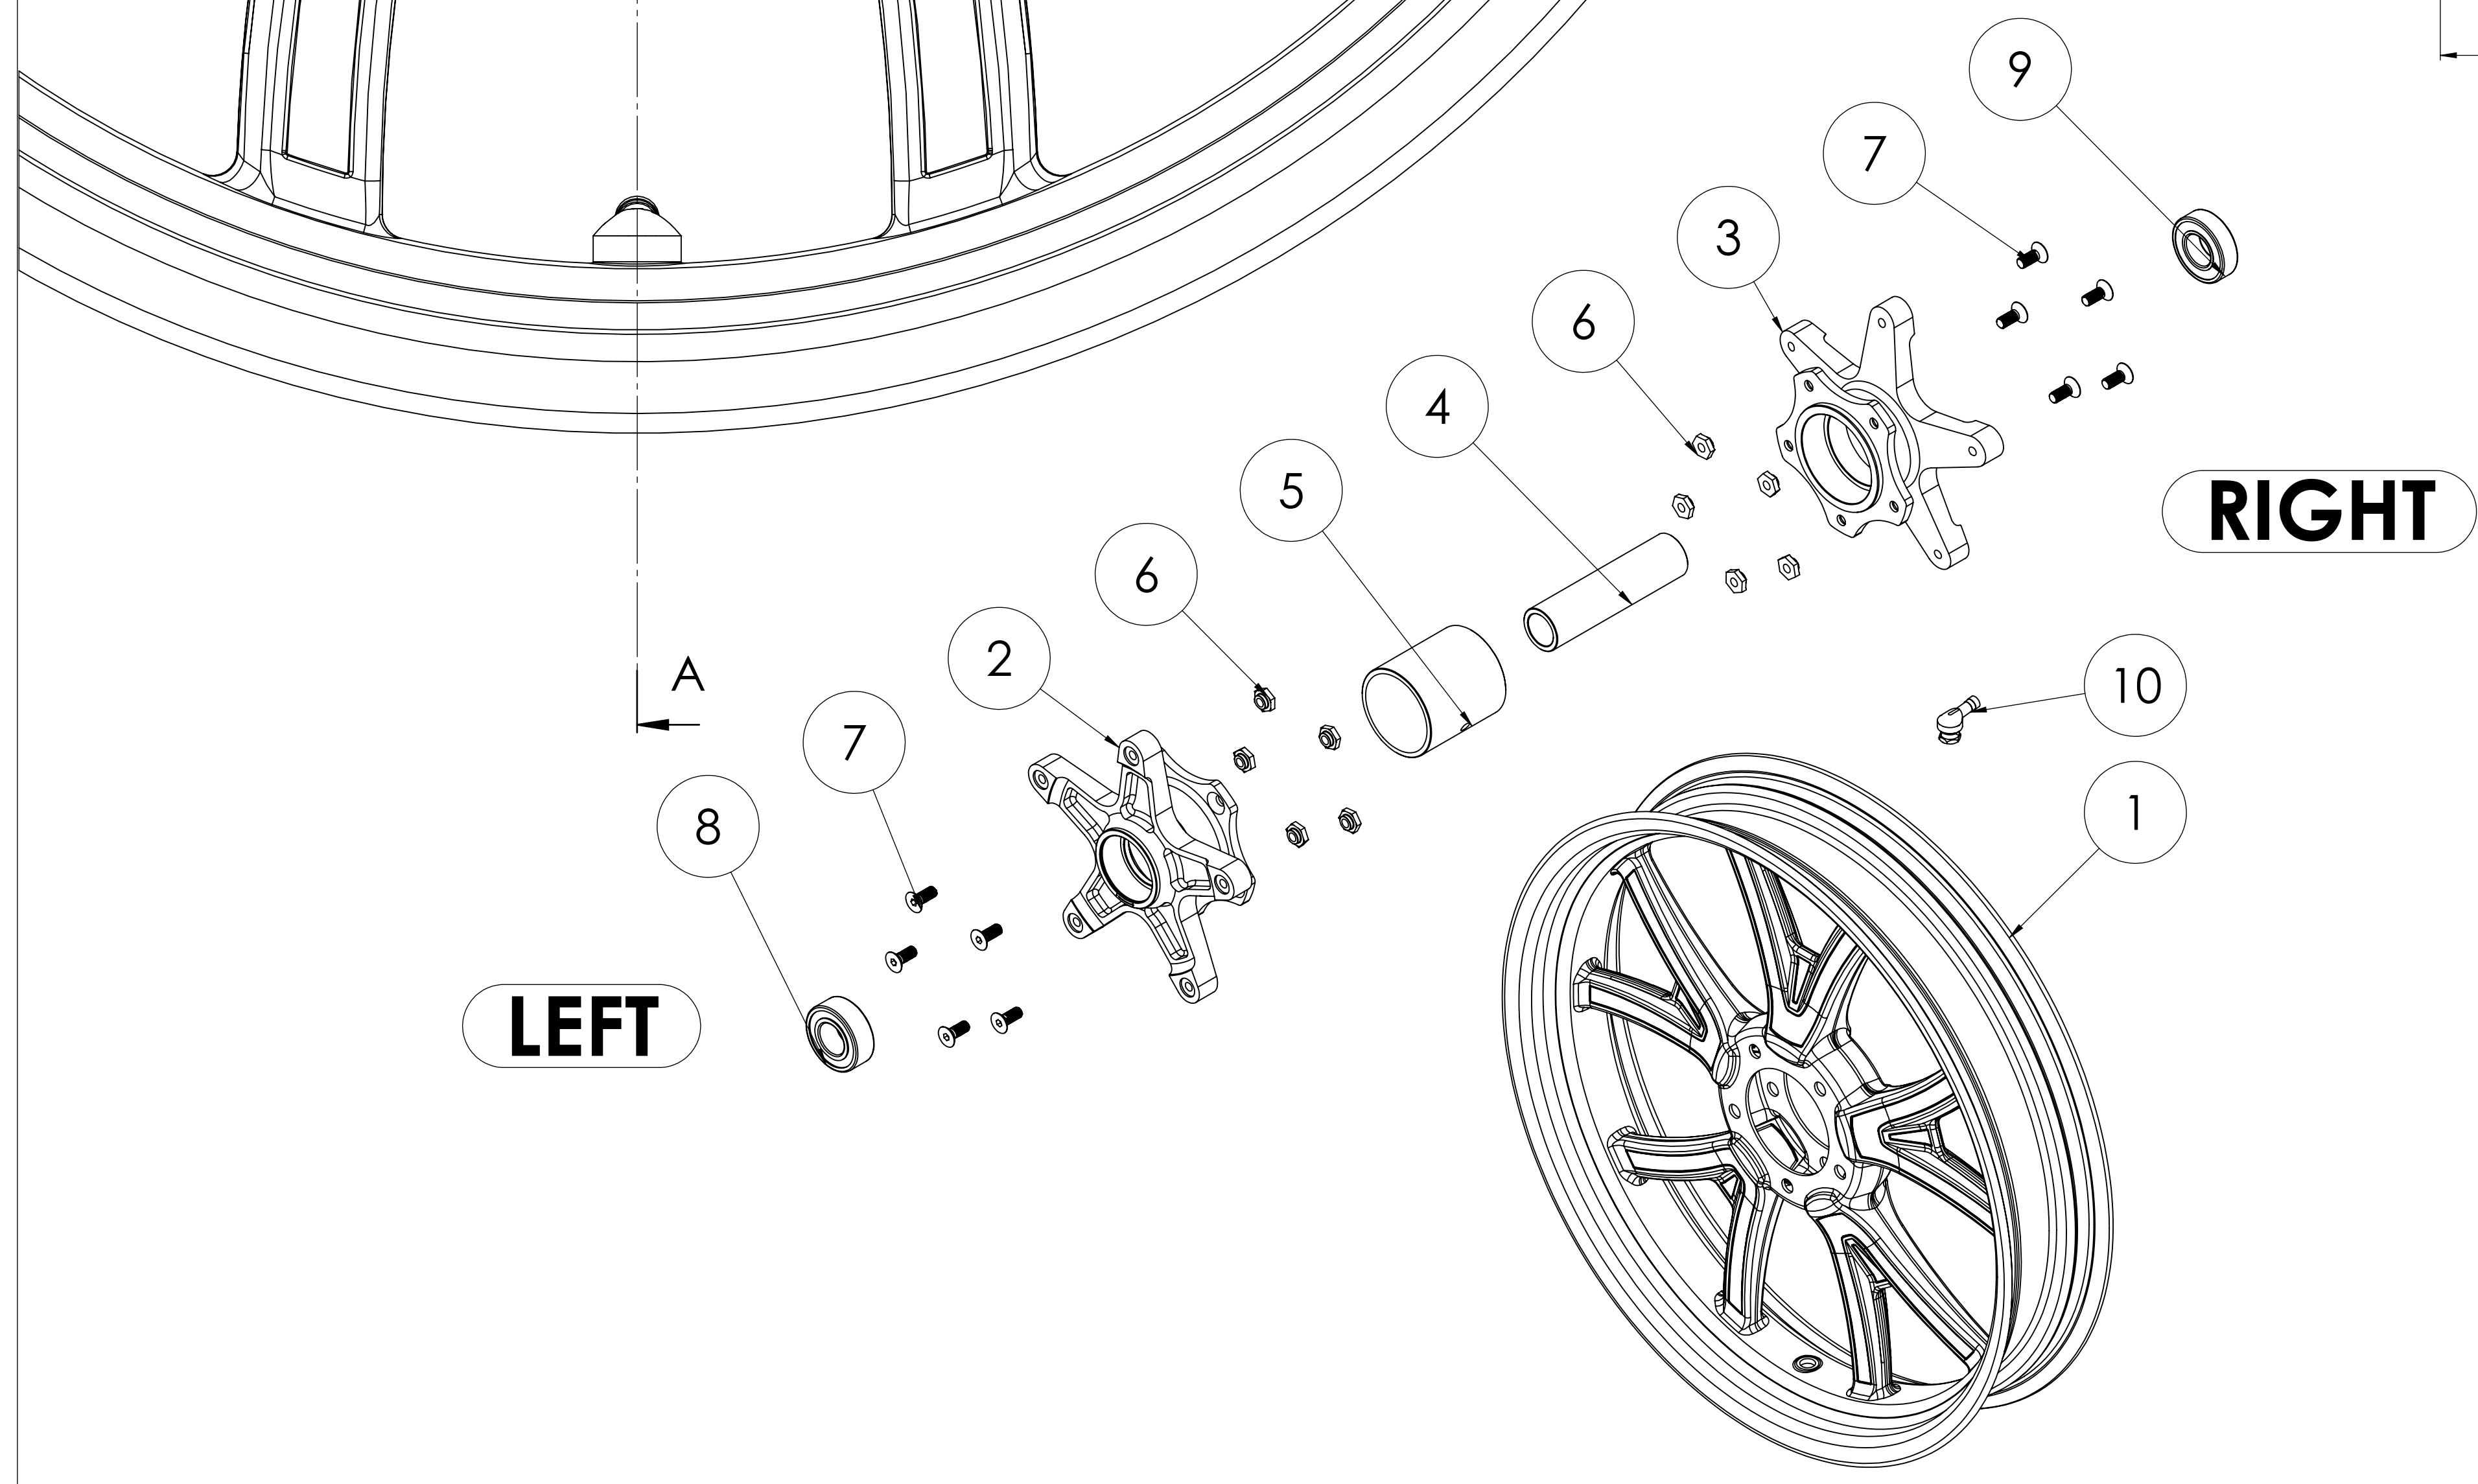

LEFT

RIGHT

LEFT

RIGHT

SECTION A-A

DETAIL B
SCALE 5 : 1

BST.

DESCRIPTION
HD Road Glide 2024 FW Assembly

DRAWING NO:
33034-7060-16-000

SHEET: ISSUE NO: REVISION:

RIM SIZE : **M/C 19.0" X 3.5" MT**