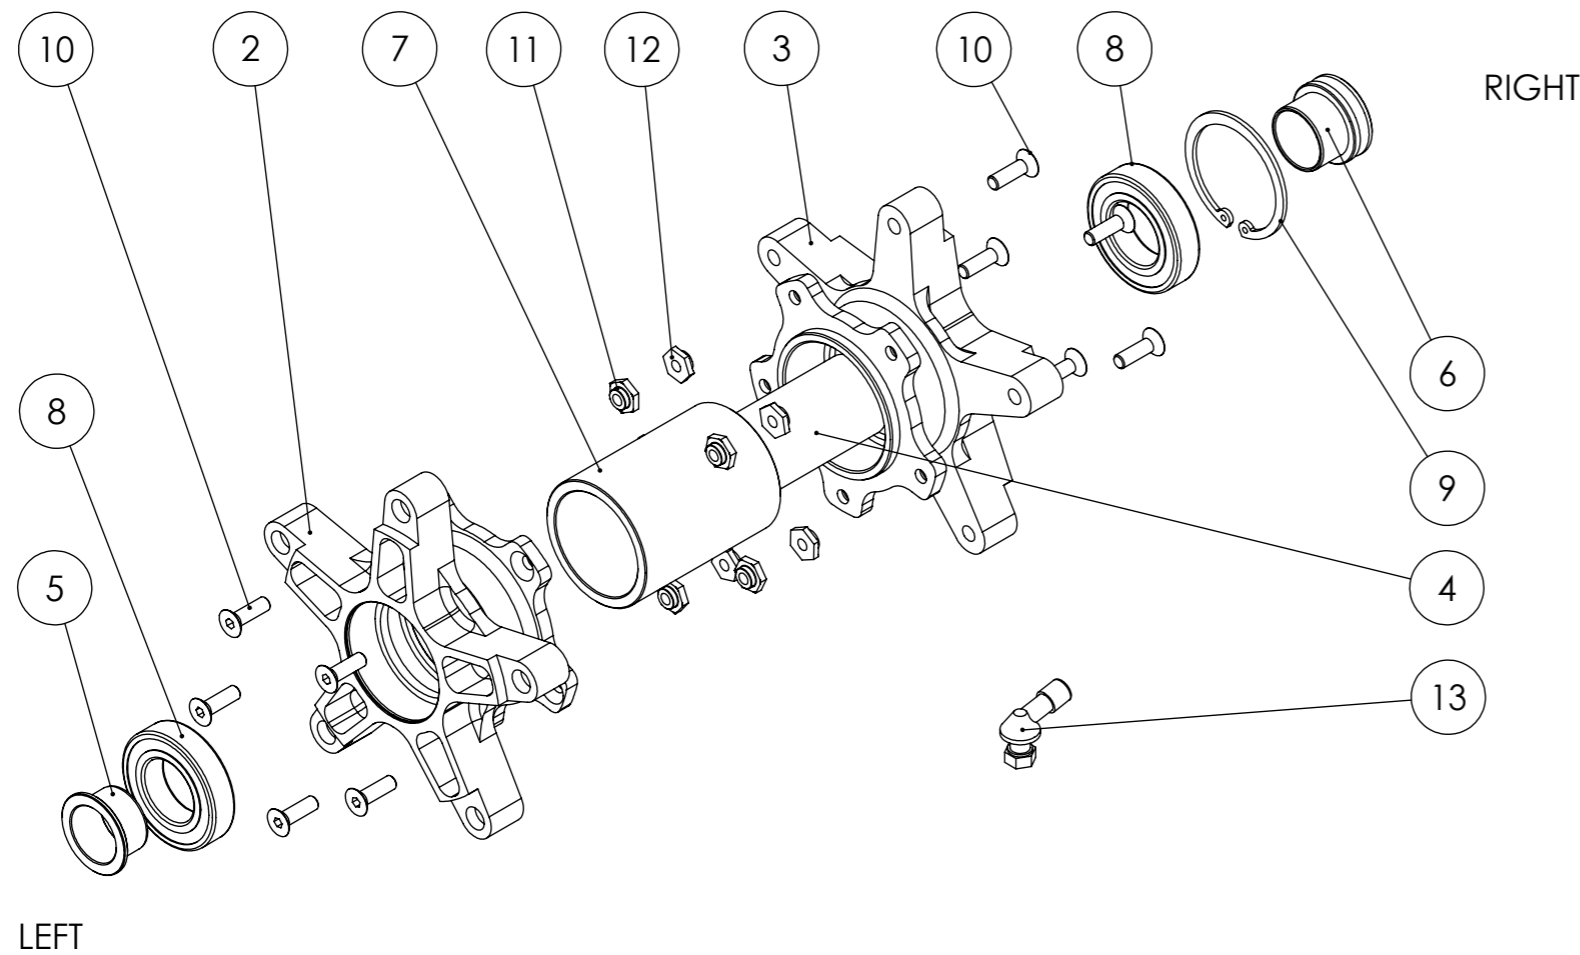

A-A (1 : 2.5)

blackstone TEK

Brock's Performance  
 4064 E Patterson Rd  
 Beavercreek, OH 45430  
 TEL : 937-912-0054  
 FAX: 937-912-0062

DESCRIPTION

Custom Hayabusa 2008 FW Assembly Rev B

DRAWING NO:

SW049-7000-16-000-B