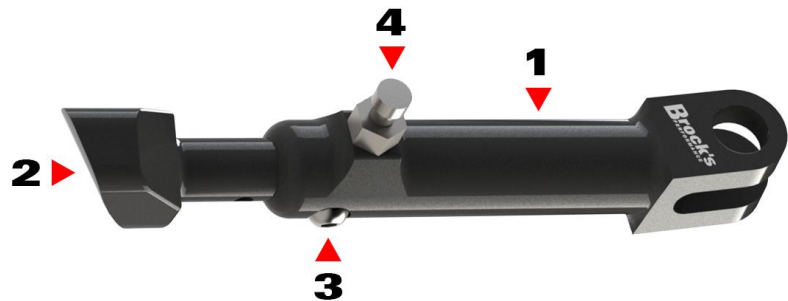

[Brock's Performance](#) • 4064 E. Patterson Road • Dayton, OH 45430 • Phone: 937-912-0054 • Fax: 937-912-0062

KAWASAKI Z900RS/CAFE (18-22) BrockSTAND™ PRODUCT INFORMATION

The Z900RS/Cafe BrockSTAND™ is designed to easily provide users with a full range of adjustability from lowered to stock applications using only a 4mm hex key. Adjustment ranges: 0.00" to -2.50"

Attention: When altering the factory set length of the kickstand threadlocker must be reapplied to the Adjustment Bolt (3). Brock's Performance will not warrant parts lost as a failure to do so.

Package Contents:

Z900RS BrockSTAND™ shown:

1. One (1) Black Anodized Body
2. One (1) Black Anodized Foot
3. One (1) Adjustment Bolt
4. One (1) Spring Mounting Stud
5. One (1) Blue Threadlocker 0.5ml (not shown)

If your package contents differ, please contact Brock's Performance at 937-912-0054.