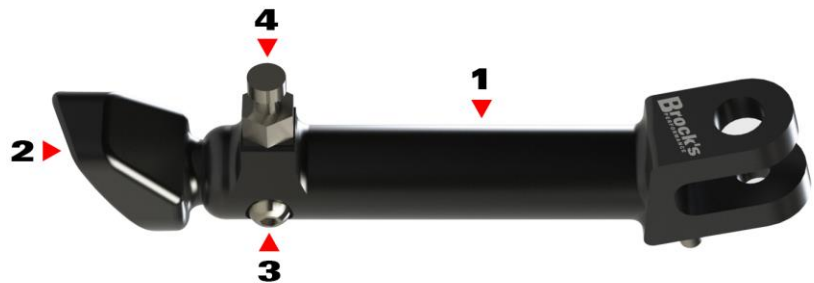

[Brock's Performance • 4064 E. Patterson Road • Dayton, OH 45430 • Phone: 937-912-0054 • Fax: 937-912-0062](#)

KAWASAKI ZX-14/R (06-23) BrockSTAND™ PRODUCT INFORMATION

The ZX-14/R BrockSTAND™ is designed to easily provide users with a full range of adjustability from 'ultra-slammed' drag to street applications using only a 4mm hex key. Adjustment ranges: **Road Version 0.00" to -2.00"** / **Track Version -2.00" to -4.00"**

Attention: When altering the factory set length of the kickstand threadlocker must be reapplied to the Adjustment Bolt (3). Brock's Performance will not warrant parts lost as a failure to do so.

Package Contents:

Package Contents Include:

1. One (1) Black Anodized Body
2. One (1) Black Anodized Foot
3. One (1) Adjustment Bolt
4. One (1) Spring Mounting Stud
5. One (1) Blue Threadlocker 0.5ml (not shown)

If your package contents differ, please contact Brock's Performance at 937-912-0054.