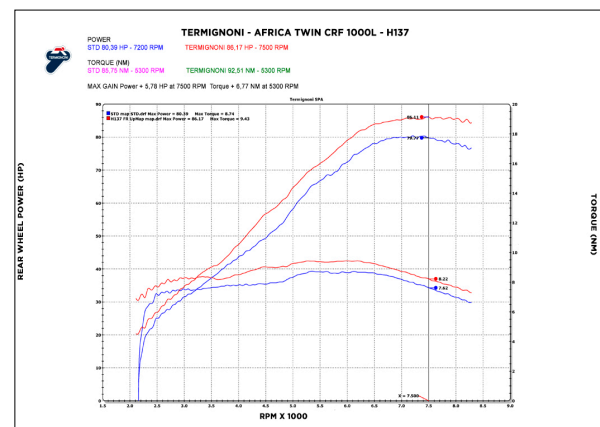

UPMAP PERFORMANCE:

POWER: up to + **5,78** hp at 7500 rpm

TORQUE: up to + **6,77** Nm at 5300 rpm

Category: PERFORMANCE H149

Code: **CRF 1000 L H 149**

Best performance for Honda AFRICA TWIN CRF 1000 L model year 2018 with UpMap, **Termignoni SlipOn** part number **H14908040ITX** without DB-KILLER

EXHAUST SYSTEM:

Termignoni racing SlipOn H14908040ITX without db-killer

ADDITIONAL SPECIFIC:

lambda sensor: **closed loop disabled**

UPMAP PERFORMANCE:

POWER: up to + **4,5** hp at 7500 rpm

TORQUE: up to + **4,82** Nm at 6200 rpm