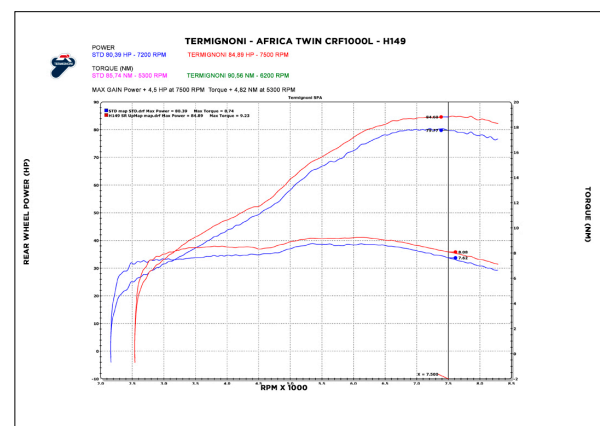

UPMAP PERFORMANCE:

POWER: up to + **5,78** hp at 7500 rpm

TORQUE: up to + **6,77** Nm at 5300 rpm

Category: PERFORMANCE H149

Code: **CRF 1000 L H 149**

Best performance for Honda AFRICA TWIN CRF 1000 L model year 2018 with UpMap, **Termignoni SlipOn** part number **H14908040ITX** without DB-KILLER

EXHAUST SYSTEM:

Termignoni racing SlipOn H14908040ITX without db-killer

ADDITIONAL SPECIFIC:

lambda sensor: **closed loop disabled**

UPMAP PERFORMANCE:

POWER: up to + **4,5** hp at 7500 rpm

TORQUE: up to + **4,82** Nm at 6200 rpm